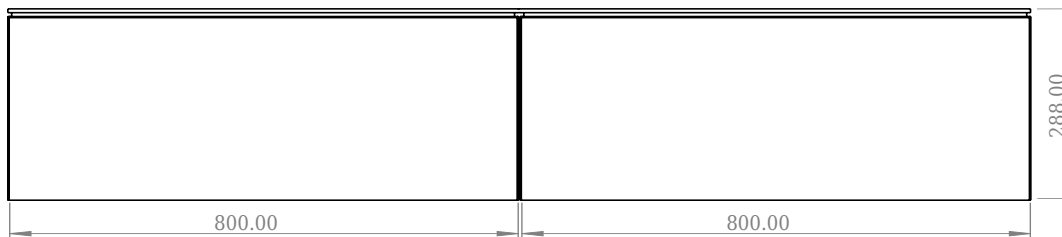

SQ2 160 cabinet with double basin

SKU: 30010125

F View

Top View

Side View

Back View

Colour: Matte white
Size H/L/D: 28.8cm / 160cm / 45cm
Weight: 86,6kg nett

SQ2 160 cabinet with double basin details: