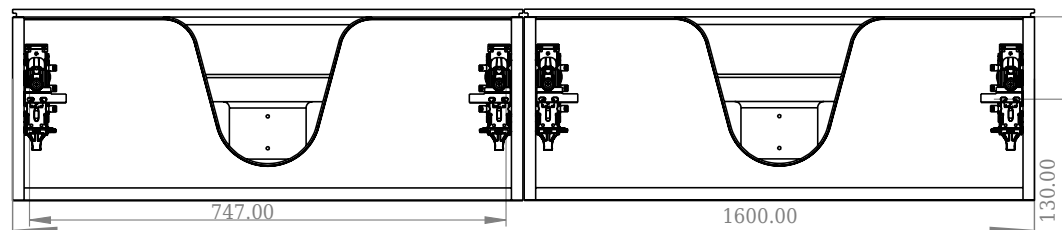

SQ2 160 cabinet with double basin

SKU: 30010125

F View

Top View

Side View

Back View

Colour: Matte white
Size H/L/D: 28.8cm / 160cm / 45cm
Weight: 86,6kg nett

SQ2 160 cabinet with double basin details: