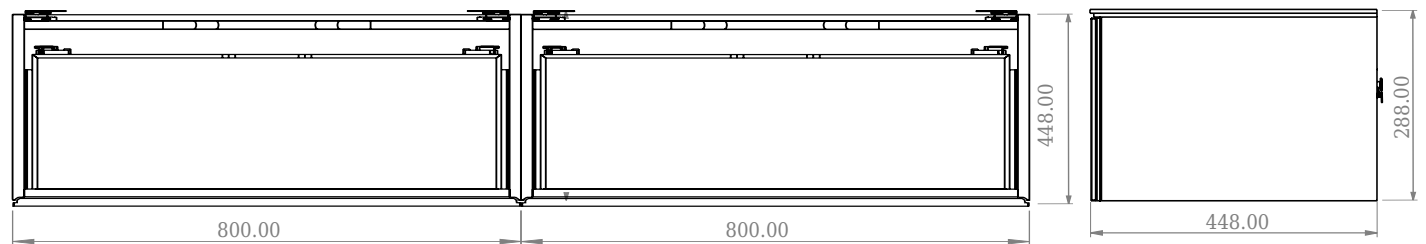

SQ2 160 cabinet with double basin

SKU: 30010125

F View

Top View

Side View

Back View

Colour: Matte white
Size H/L/D: 28.8cm / 160cm / 45cm
Weight: 86,6kg nett

SQ2 160 cabinet with double basin details: