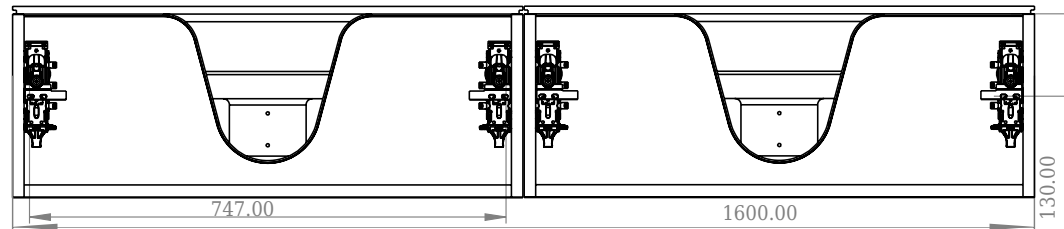

SQ2 160 cabinet with right basin

SKU: 30010126

F View

Top View

Side View

Back View

Colour: Matte white
Size: 28.8cm / 160cm / 45cm
Weight: 84,6kg nett

SQ2 160 cabinet with right basin details: