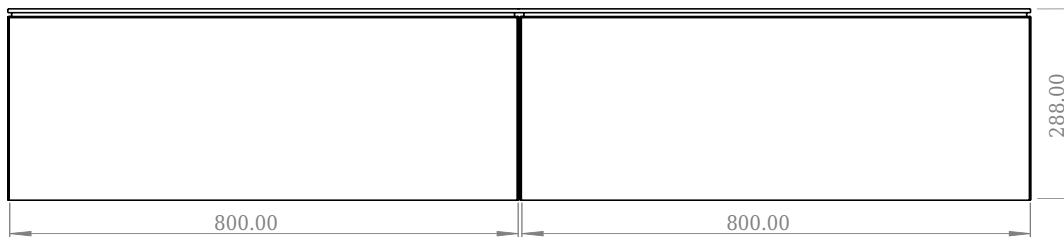

SQ2 160 cabinet with right basin

SKU: 30010126

F View

Top View

Side View

Back View

Colour: Matte white
Size: 28.8cm / 160cm / 45cm
Weight: 84,6kg nett

SQ2 160 cabinet with right basin details: