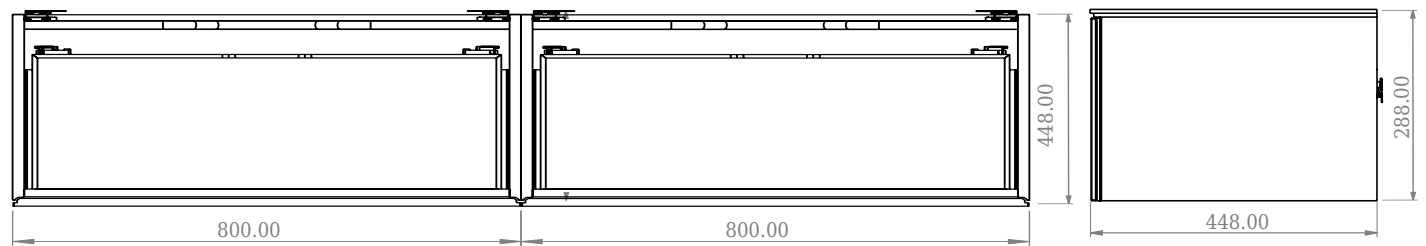

SQ2 160 cabinet with right basin

SKU: 30010126

F View

Top View

Side View

Back View

Colour: Matte white
Size: 28.8cm / 160cm / 45cm
Weight: 84,6kg nett

SQ2 160 cabinet with right basin details: