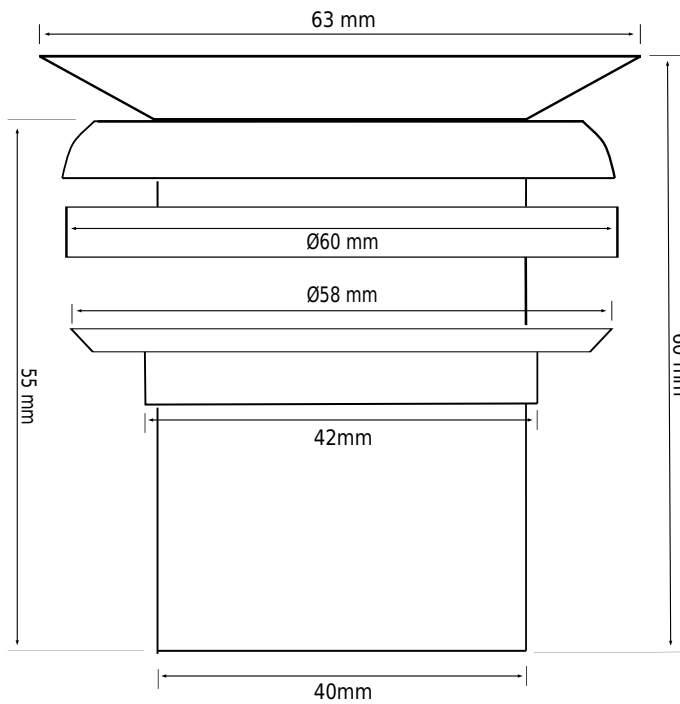

## Waste, grate, integrated

SKU: 40040068

**Colour:** Chrome  
**Size:** 7cm / 6.5cm / 6.5cm  
**Weight:** 0.2kg nett

**Waste, grate, integrated details:**