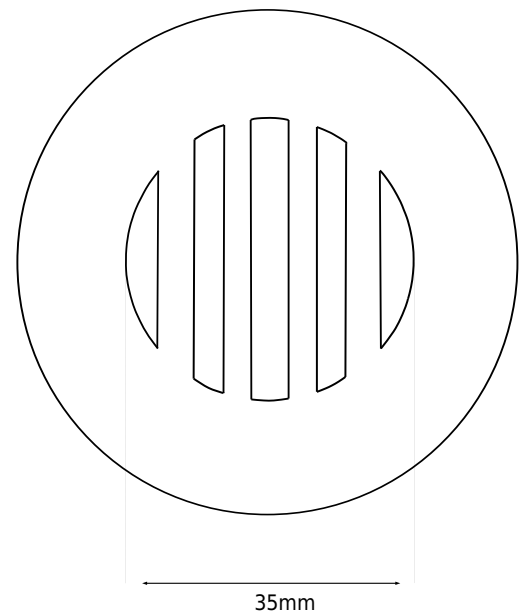

## Waste, grate, integrated

SKU: 40040068

**Colour:** Chrome  
**Size:** 7cm / 6.5cm / 6.5cm  
**Weight:** 0.2kg nett

**Waste, grate, integrated details:**