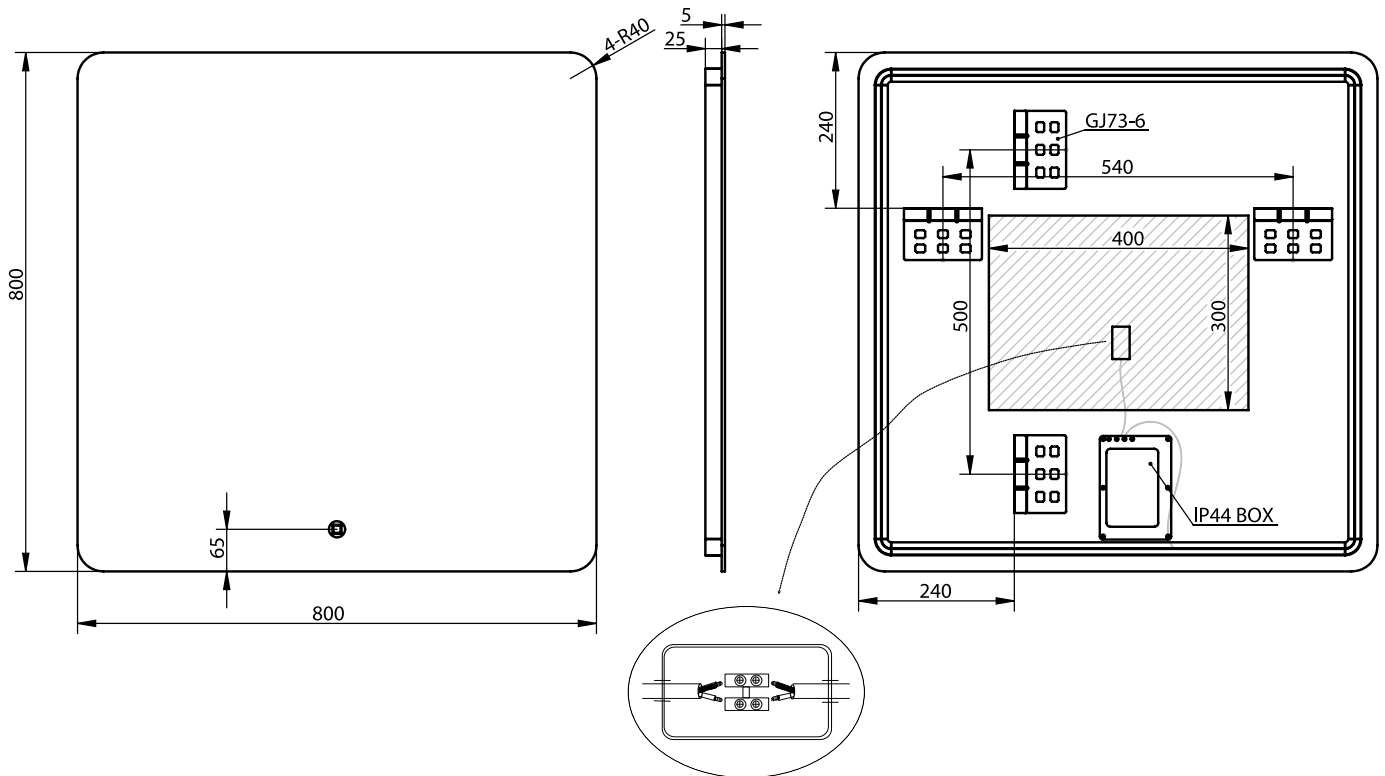

Orø 80 mirror

SKU: 30020255

Colour:

Glass

Size:

80cm / 80cm / 3.7cm

Weight:

8.2kg nett

Orø 80 mirror details: