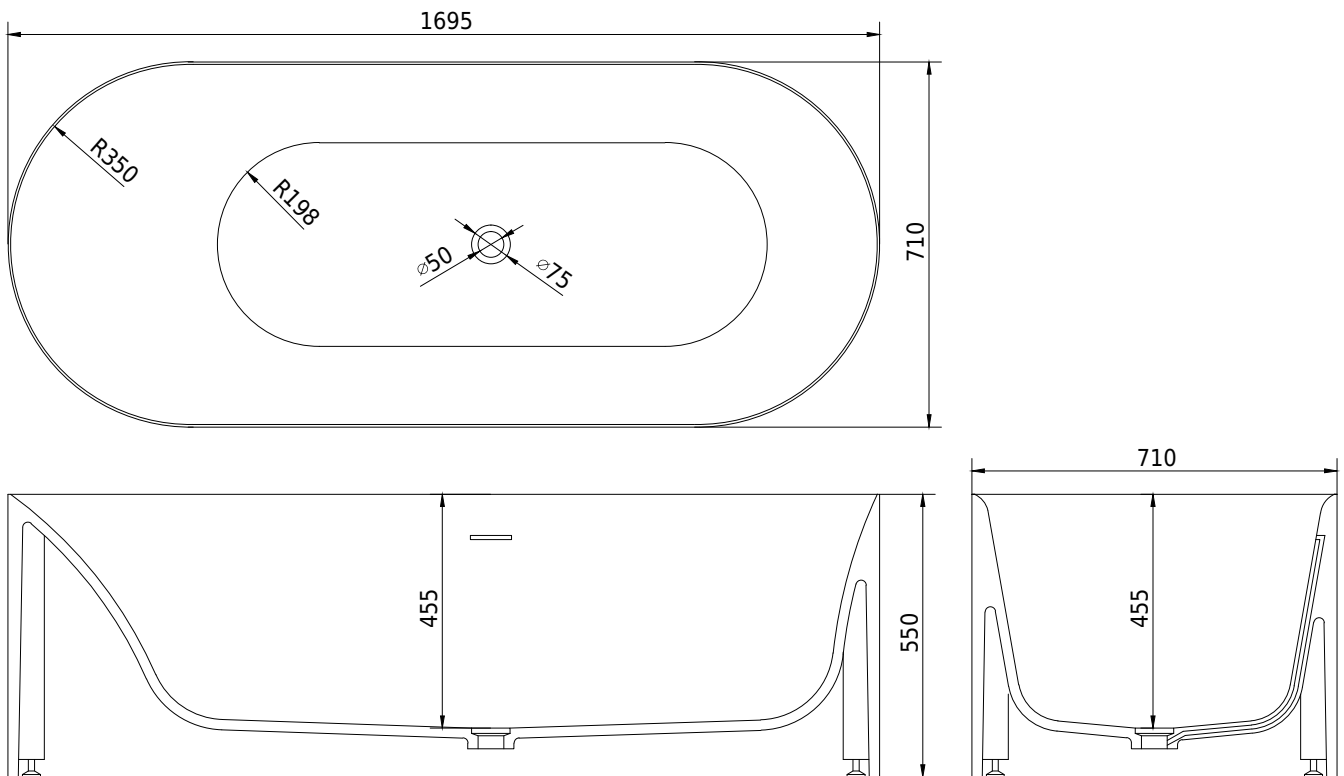

## SQ1 oval bathtub

SKU: 40030041

<b>Colour:</b>	Matte white
<b>Litre:</b>	260 overflow
<b>Size:</b>	55cm / 169.5cm / 71cm
<b>Weight:</b>	168kg nett

### SQ1 oval bathtub details:

Please note that there may be a tolerance of  $\pm 5$ mm as all products are hand sanded.