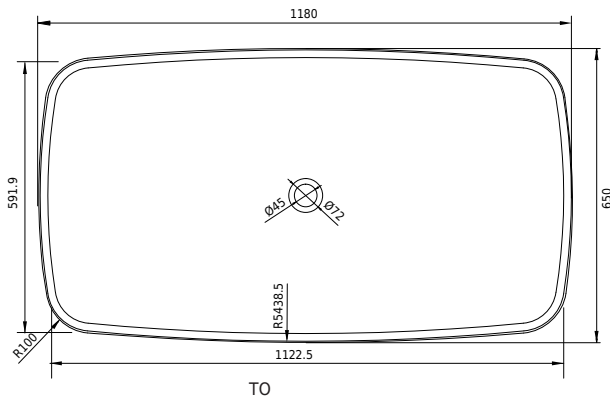

Copenhagen Bath

Bækkeskovvej
DK-2665 Vallensbæk Strand
CVR: DK32648622
Telefon: (+45) 3696 0747
contact@copenhagenbath.com
www.copenhagenbath.com

Hornbæk 118 bathtub

SKU: 40030042

Colour: Matte white
Litre: 180 overflow
Size: 53cm / 118cm / 65cm
Weight: 100kg nett

Hornbæk 118 bathtub details:

Please note that there may be a tolerance of ± 5 mm as all products are hand sanded.