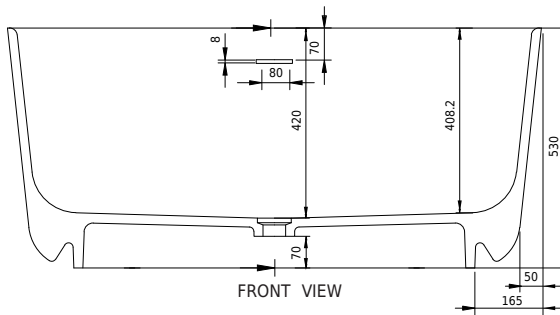

Copenhagen Bath

Bækkeskovvej
DK-2665 Vallensbæk Strand
CVR: DK32648622
Telefon: (+45) 3696 0747
contact@copenhagenbath.com
www.copenhagenbath.com

Hornbæk 118 bathtub

SKU: 40030042

Colour: Matte white
Litre: 180 overflow
Size: 53cm / 118cm / 65cm
Weight: 100kg nett

Hornbæk 118 bathtub details:

Please note that there may be a tolerance of ± 5 mm as all products are hand sanded.