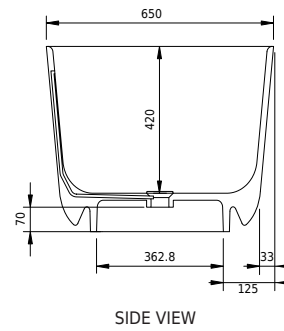

Copenhagen Bath

Bækkeskovvej
DK-2665 Vallensbæk Strand
CVR: DK32648622
Telefon: (+45) 3696 0747
contact@copenhagenbath.com
www.copenhagenbath.com

Hornbæk 118 bathtub

SKU: 40030042

Colour: Matte white
Litre: 180 overflow
Size: 53cm / 118cm / 65cm
Weight: 100kg nett

Hornbæk 118 bathtub details:

Please note that there may be a tolerance of ± 5 mm as all products are hand sanded.