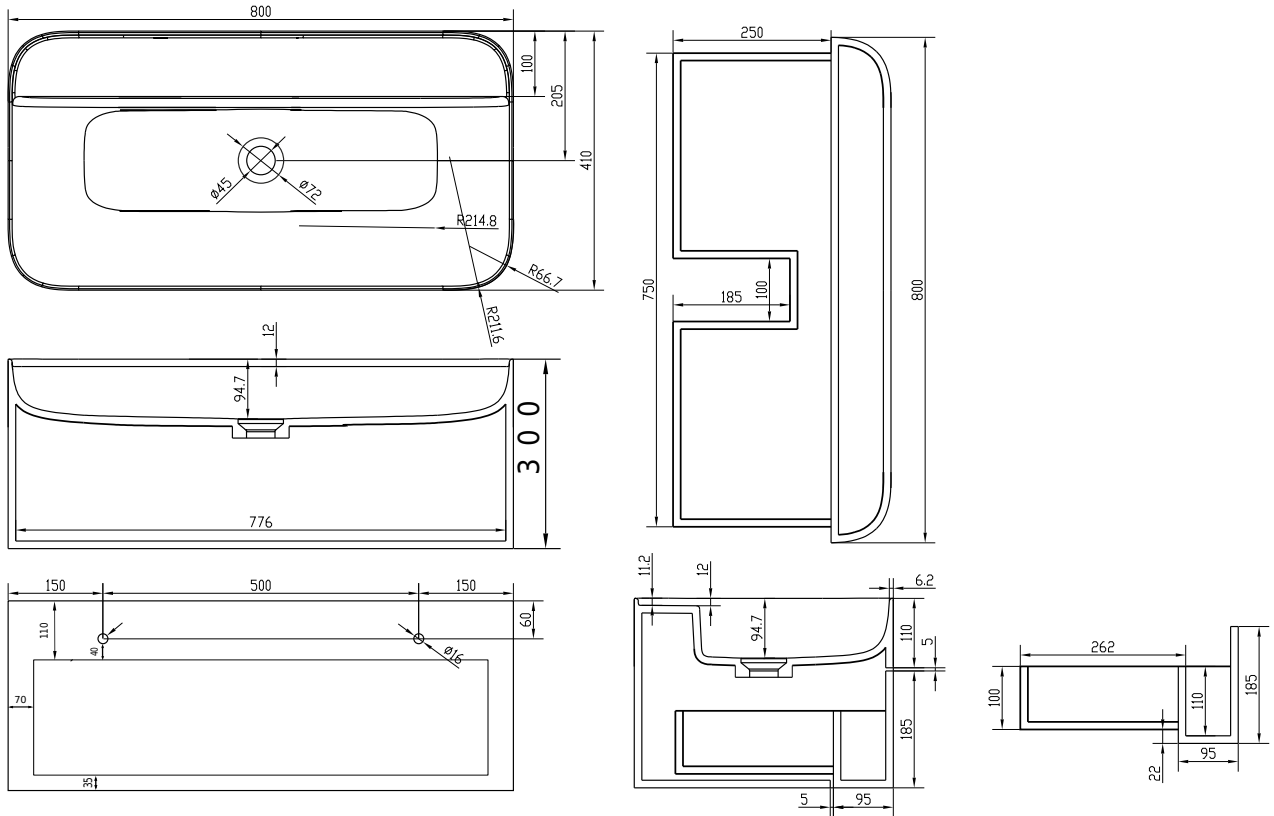

Yuno CA 80 basin

SKU: 40010217

Colour: Matte white
Size: 30cm / 80cm / 41cm
Weight: 39kg nett

Yuno CA 80 basin details: