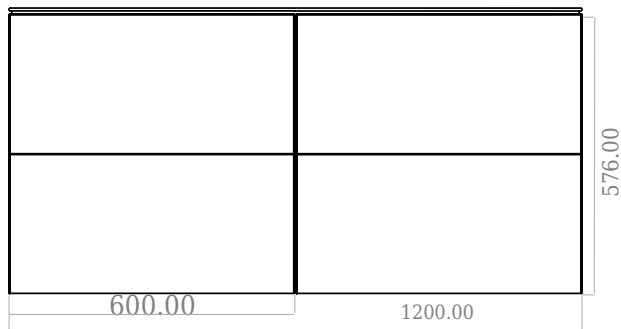

SQ2 120 double cabinet with double basin

SKU: 30010162

F View

Side View

Top View

Back View

Colour: Matte white
Size: 60cm / 120cm / 45cm
Weight: 8144kg nett

SQ2 120 double cabinet with double basin details: