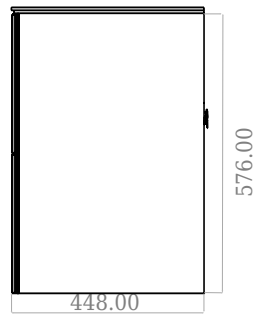

SQ2 120 double cabinet with double basin

SKU: 30010162

F View

Side View

Top View

Back View

Colour: Matte white
Size: 60cm / 120cm / 45cm
Weight: 8144kg nett

SQ2 120 double cabinet with double basin details: