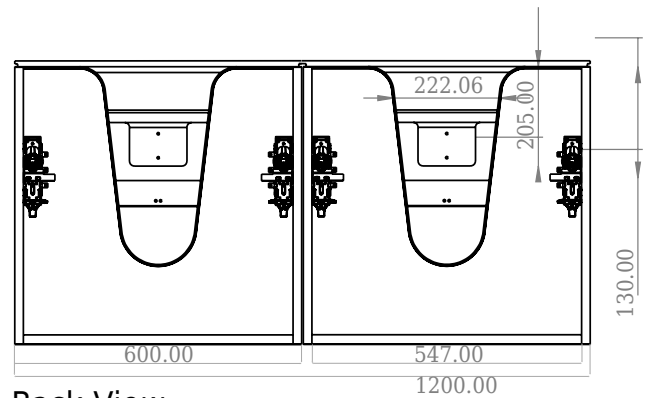

SQ2 120 double cabinet with double basin

SKU: 30010162

F View

Side View

Top View

Back View

Colour: Matte white
Size: 60cm / 120cm / 45cm
Weight: 8144kg nett

SQ2 120 double cabinet with double basin details: