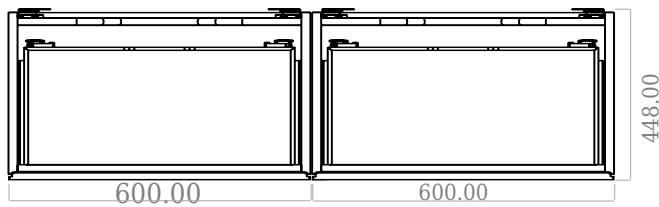

SQ2 120 double cabinet with double basin

SKU: 30010162

F View

Side View

Top View

Back View

Colour: Matte white
Size: 60cm / 120cm / 45cm
Weight: 8144kg nett

SQ2 120 double cabinet with double basin details: