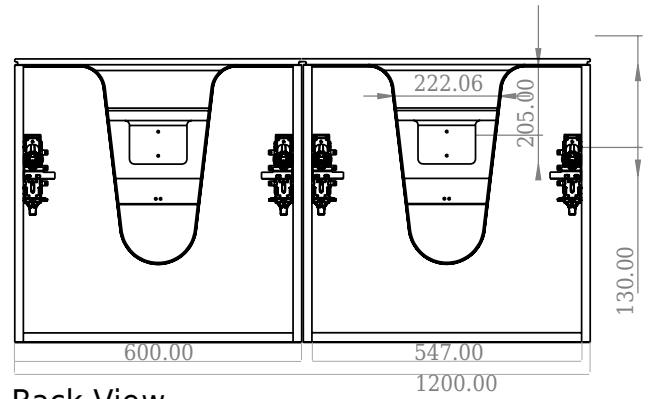

SQ2 120 double cabinet with left basin

SKU: 30010163

F View

Side View

Top View

Back View

Colour: Matte white
Size: 60cm / 120cm / 45cm
Weight: 7572kg nett

SQ2 120 double cabinet with left basin details: