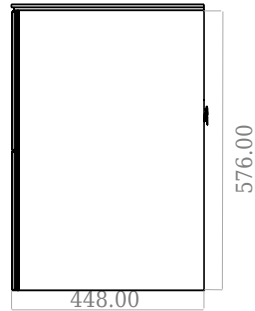

SQ2 120 double cabinet with left basin

SKU: 30010163

F View

Side View

Top View

Back View

Colour: Matte white
Size: 60cm / 120cm / 45cm
Weight: 7572kg nett

SQ2 120 double cabinet with left basin details: