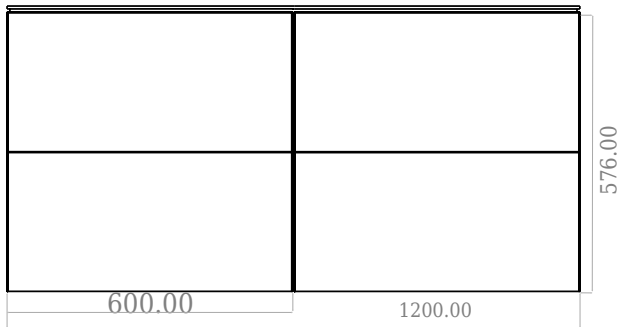

SQ2 120 double cabinet with left basin

SKU: 30010163

F View

Side View

Top View

Back View

Colour: Matte white
Size: 60cm / 120cm / 45cm
Weight: 7572kg nett

SQ2 120 double cabinet with left basin details: