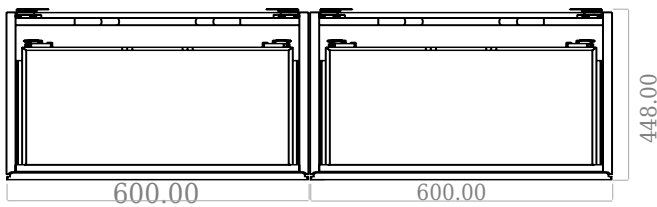

SQ2 120 double cabinet with left basin

SKU: 30010163

F View

Side View

Top View

Back View

Colour: Matte white
Size: 60cm / 120cm / 45cm
Weight: 7572kg nett

SQ2 120 double cabinet with left basin details: