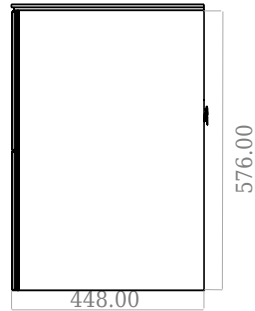

SQ2 120 double cabinet with right basin

SKU: 30010164

F View

Side View

Top View

Back View

Colour: Matte white
Size: 60cm / 120cm / 45cm
Weight: 7572kg nett

SQ2 120 double cabinet with right basin details: