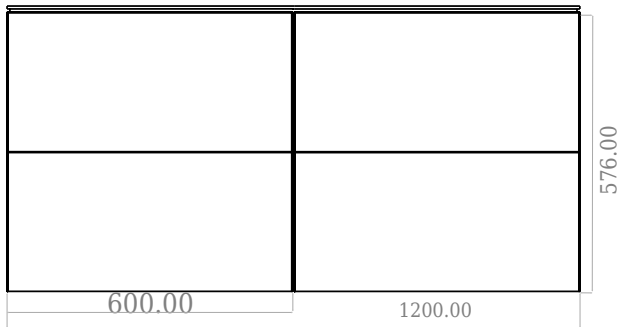

SQ2 120 double cabinet with right basin

SKU: 30010164

F View

Side View

Top View

Back View

Colour: Matte white
Size: 60cm / 120cm / 45cm
Weight: 7572kg nett

SQ2 120 double cabinet with right basin details: