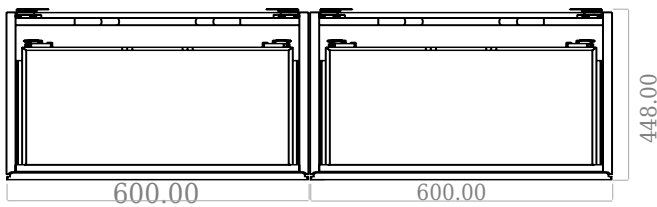

SQ2 120 double cabinet with right basin

SKU: 30010164

F View

Side View

Top View

Back View

Colour: Matte white
Size: 60cm / 120cm / 45cm
Weight: 7572kg nett

SQ2 120 double cabinet with right basin details: