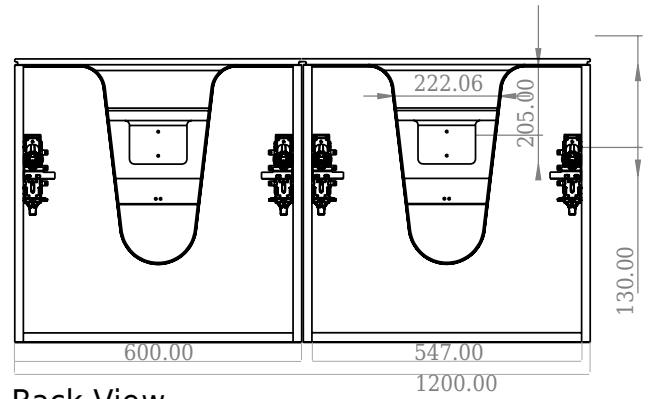

SQ2 120 double cabinet with right basin

SKU: 30010164

F View

Side View

Top View

Back View

Colour: Matte white
Size: 60cm / 120cm / 45cm
Weight: 7572kg nett

SQ2 120 double cabinet with right basin details: