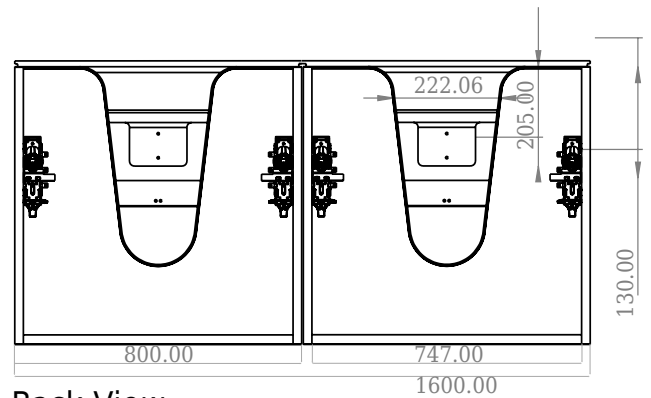

SQ2 160 double cabinet with left basin

SKU: 30010170

F View

Side View

Top View

Back View

Colour: Matte white
Size: 57.6cm / 160cm / 45cm
Weight: 109kg nett

SQ2 160 double cabinet with left basin details: