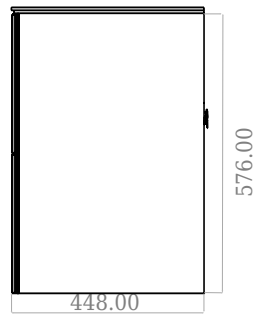

SQ2 160 double cabinet with left basin

SKU: 30010170

F View

Side View

Top View

Back View

Colour: Matte white
Size: 57.6cm / 160cm / 45cm
Weight: 109kg nett

SQ2 160 double cabinet with left basin details: