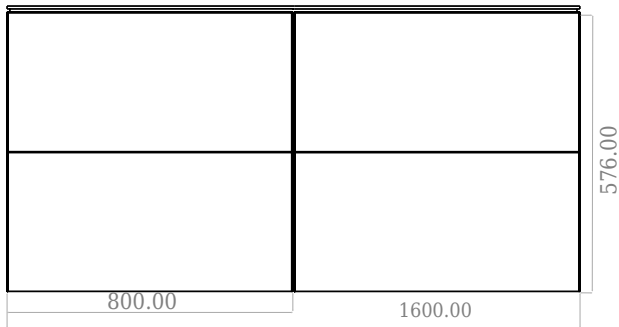

SQ2 160 double cabinet with left basin

SKU: 30010170

F View

Side View

Top View

Back View

Colour: Matte white
Size: 57.6cm / 160cm / 45cm
Weight: 109kg nett

SQ2 160 double cabinet with left basin details: