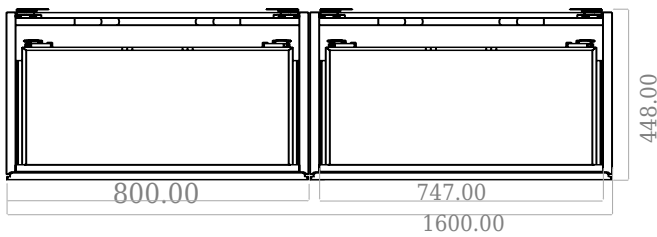

SQ2 160 double cabinet with left basin

SKU: 30010170

F View

Side View

Top View

Back View

Colour: Matte white
Size: 57.6cm / 160cm / 45cm
Weight: 109kg nett

SQ2 160 double cabinet with left basin details: