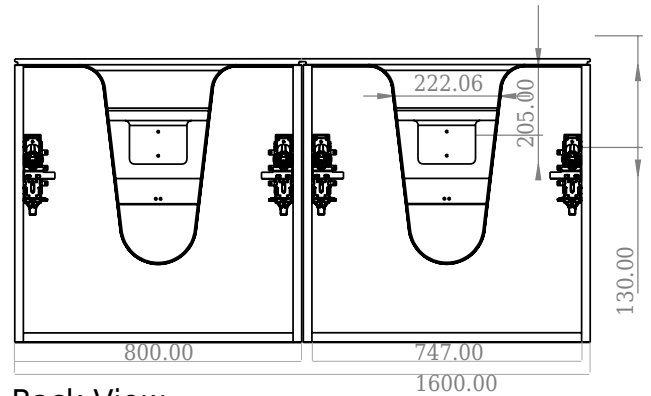

SQ2 160 double cabinet with right basin

SKU: 30010171

F View

Side View

Top View

Back View

Colour: Matte white
Size: 57.6cm / 160cm / 45cm
Weight: 109kg nett

SQ2 160 double cabinet with right basin details: