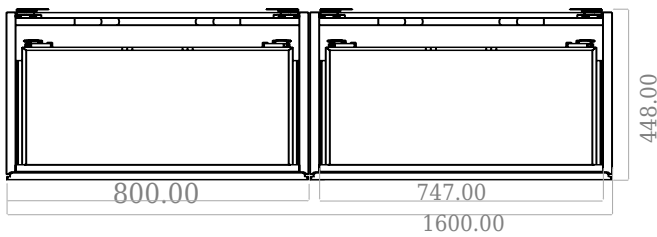

SQ2 160 double cabinet with right basin

SKU: 30010171

F View

Side View

Top View

Back View

Colour: Matte white
Size: 57.6cm / 160cm / 45cm
Weight: 109kg nett

SQ2 160 double cabinet with right basin details: