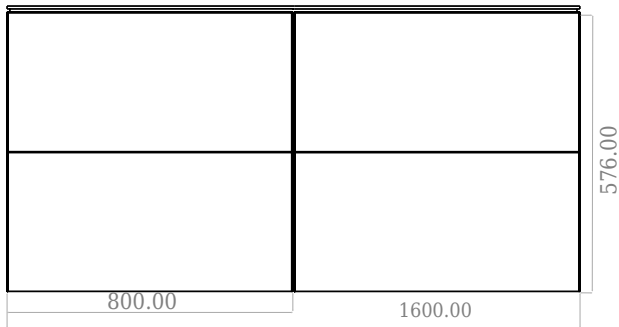

SQ2 160 double cabinet with right basin

SKU: 30010171

F View

Side View

Top View

Back View

Colour: Matte white
Size: 57.6cm / 160cm / 45cm
Weight: 109kg nett

SQ2 160 double cabinet with right basin details: