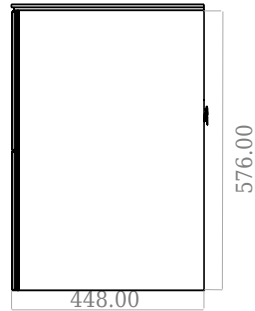

SQ2 160 double cabinet with right basin

SKU: 30010171

F View

Side View

Top View

Back View

Colour: Matte white
Size: 57.6cm / 160cm / 45cm
Weight: 109kg nett

SQ2 160 double cabinet with right basin details: