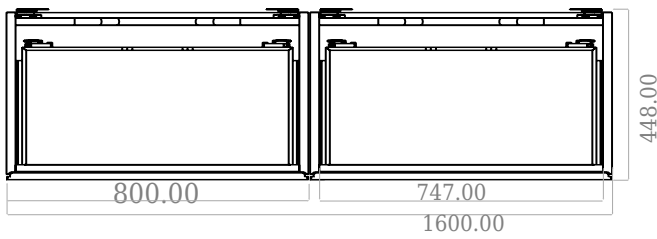

# SQ2 160 double cabinet with double basin

SKU: 30010172

F View

Side View

Top View

Back View

**Colour:** Matte white  
**Size H/L/D:** 57.6cm / 160cm / 45cm  
**Weight:** 111kg nett

**SQ2 160 double cabinet with double basin details:**