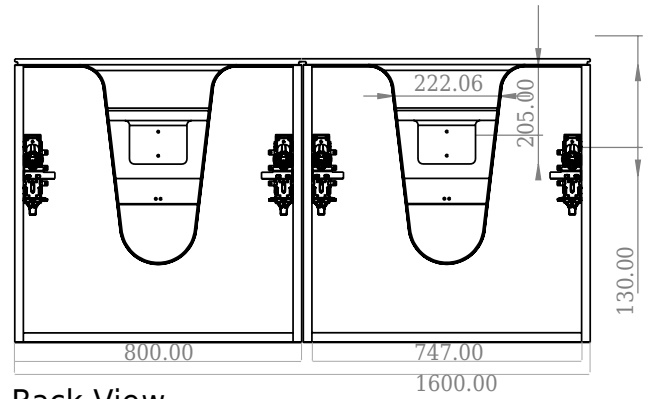

# SQ2 160 double cabinet with double basin

SKU: 30010172

F View

Side View

Top View

Back View

**Colour:** Matte white  
**Size H/L/D:** 57.6cm / 160cm / 45cm  
**Weight:** 111kg nett

**SQ2 160 double cabinet with double basin details:**