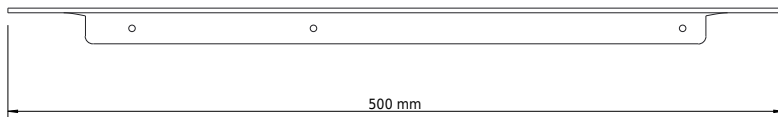

Copenhagen Bath
Roskildevej 394
DK-2610 Rødovre
VAT no.: DK32648622
Phone: 02476468850
contact@copenhagenbath.co.uk
www.copenhagenbath.co.uk

CB 100 - Towel holder with shelf

SKU: 40040103

Colour: Matte black
Size H/L/D: 2.3cm / 50cm / 10.3cm
Weight: 0.9kg nett

CB 100 - Towel holder with shelf details:

Towel holder with a practical shelf for soap, for example.

It is made of stainless steel and is available in chrome or powder coated matte black and matte white.