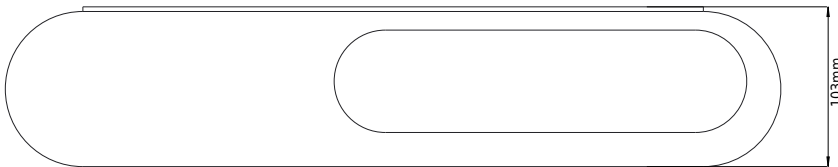

Copenhagen Bath
Roskildevej 394
DK-2610 Rødovre
VAT no.: DK32648622
Phone: 02476468850
contact@copenhagenbath.co.uk
www.copenhagenbath.co.uk

CB 100 - Towel holder with shelf

SKU: 40040103

Colour: Matte black
Size H/L/D: 2.3cm / 50cm / 10.3cm
Weight: 0.9kg nett

CB 100 - Towel holder with shelf details:

Towel holder with a practical shelf for soap, for example.

It is made of stainless steel and is available in chrome or powder coated matte black and matte white.