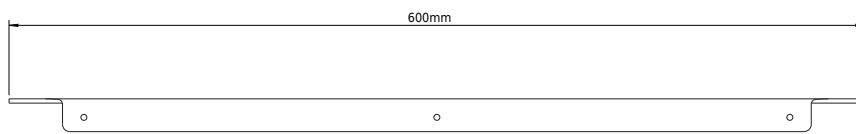

Copenhagen Bath
Roskildevej 394
DK-2610 Rødovre
VAT no.: DK32648622
Phone: 02476468850
contact@copenhagenbath.co.uk
www.copenhagenbath.co.uk

CB 100 - Towel holder 60

SKU: 40040106

Colour:	Matte white
Size H/L/D:	2.3cm / 60cm / 7.8cm
Weight:	0.8kg nett

CB 100 - Towel holder 60 details:

The simple towel holder is part of our CB 100 bathroom series.

Made of stainless steel.

Also available in powder coated matte black and in chrome and in different sizes.