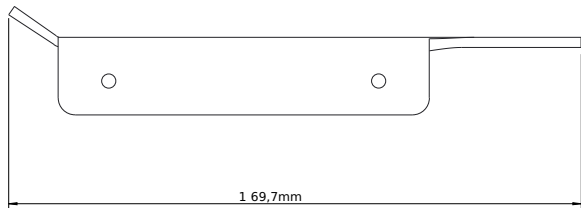

## CB 100 - Paper holder

SKU: 40040107

<b>Colour:</b>	Matte white
<b>Size H/L/D:</b>	2.5cm / 17cm / 9.7cm
<b>Weight:</b>	0.2kg nett

### CB 100 - Paper holder details:

The paper holder is part of the simple CB 100 series for the bathroom.

Made of stainless steel and fine lines.

Also available in powder coated matte black and in chrome.