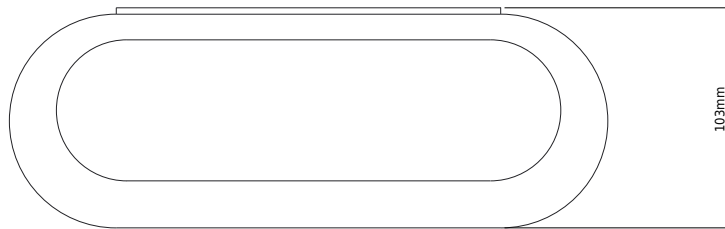

Copenhagen Bath
Roskildevej 394
DK-2610 Rødovre
VAT no.: DK32648622
Phone: 02476468850
contact@copenhagenbath.co.uk
www.copenhagenbath.co.uk

CB 100 - Towel holder 28

SKU: 40040108

Colour:	Matte white
Size H/L/D:	2.3cm / 28cm / 10.3cm
Weight:	0.3kg nett

CB 100 - Towel holder 28 details:

Stringent towel holder with a beautiful and simple design.

The towel holder, together with the rest of the CB 100 series, is made of stainless steel.

Also available in powder coated matte black and in chrome and in different sizes.