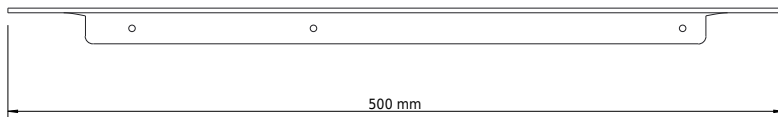

Copenhagen Bath
Roskildevej 394
DK-2610 Rødovre
VAT no.: DK32648622
Phone: 02476468850
contact@copenhagenbath.co.uk
www.copenhagenbath.co.uk

CB 100 - Towel holder with shelf

SKU: 40040109

Colour: Matte white
Size H/L/D: 2.3cm / 50cm / 10.3cm
Weight: 0.9kg nett

CB 100 - Towel holder with shelf details:

Towel holder with a practical shelf for soap, for example.

It is made of stainless steel and is also available in powder coated matte black and in chrome.