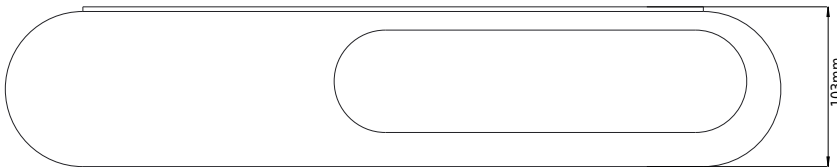

Copenhagen Bath
Roskildevej 394
DK-2610 Rødovre
VAT no.: DK32648622
Phone: 02476468850
contact@copenhagenbath.co.uk
www.copenhagenbath.co.uk

CB 100 - Towel holder with shelf

SKU: 40040109

Colour: Matte white
Size H/L/D: 2.3cm / 50cm / 10.3cm
Weight: 0.9kg nett

CB 100 - Towel holder with shelf details:

Towel holder with a practical shelf for soap, for example.

It is made of stainless steel and is also available in powder coated matte black and in chrome.