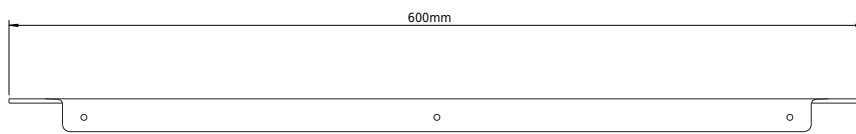

Copenhagen Bath

Roskildevej 394
DK-2610 Rødovre
VAT no.: DK32648622
Phone: 02476468850
contact@copenhagenbath.co.uk
www.copenhagenbath.co.uk

CB 100 - Towel holder 60

SKU: 40040112

Colour:	Chrome
Size H/L/D:	2.3cm / 60cm / 7.8cm
Weight:	0.8kg nett

CB 100 - Towel holder 60 details:

The simple towel holder is part of our CB 100 bathroom series.

Made of stainless steel.

Also available in powder coated matte black and matte white and in different sizes.