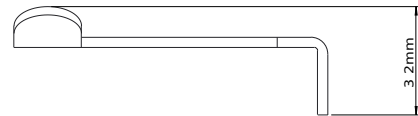

Copenhagen Bath
Roskildevej 394
DK-2610 Rødovre
VAT no.: DK32648622
Phone: 02476468850
contact@copenhagenbath.co.uk
www.copenhagenbath.co.uk

CB 100 - Paper holder

SKU: 40040113

Colour:	Chrome
Size H/L/D:	2.5cm / 17cm / 9.7cm
Weight:	0.2kg nett

CB 100 - Paper holder details:

The paper holder is part of the simple CB 100 bathroom series.

Made of stainless steel and fine lines.

Also available in powder coated matte black and matte white.