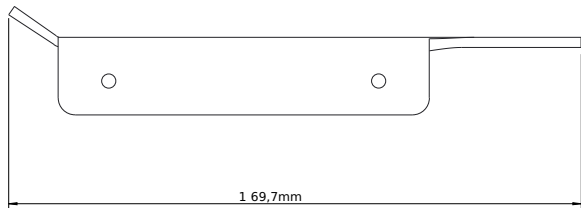

Copenhagen Bath
Roskildevej 394
DK-2610 Rødovre
VAT no.: DK32648622
Phone: 02476468850
contact@copenhagenbath.co.uk
www.copenhagenbath.co.uk

CB 100 - Paper holder

SKU: 40040113

Colour:	Chrome
Size H/L/D:	2.5cm / 17cm / 9.7cm
Weight:	0.2kg nett

CB 100 - Paper holder details:

The paper holder is part of the simple CB 100 bathroom series.

Made of stainless steel and fine lines.

Also available in powder coated matte black and matte white.