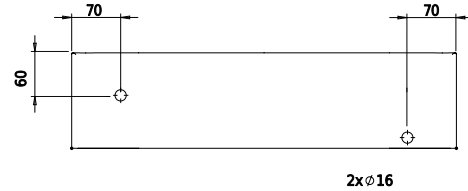

Yuno LR 55 basin

SKU: 40010226

T

Side

Front

Back

Colour: Matte white
Size: 13.5cm / 55cm / 31cm
Weight: 9.5kg nett

Yuno LR 55 basin details: