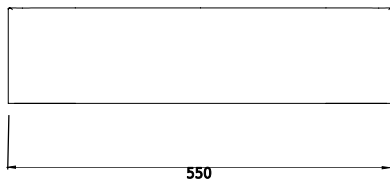

Yuno LR 55 basin

SKU: 40010226

T

Side

Front

Back

Colour: Matte white
Size: 13.5cm / 55cm / 31cm
Weight: 9.5kg nett

Yuno LR 55 basin details: