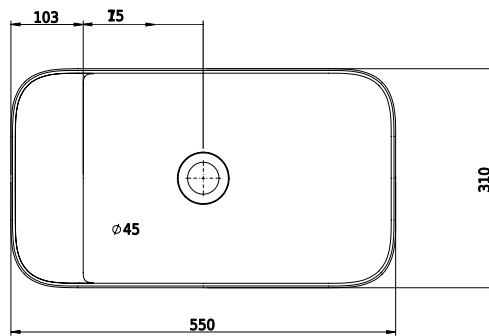

Yuno LR 55 basin

SKU: 40010226

T

Side

Front

Back

Colour: Matte white
Size: 13.5cm / 55cm / 31cm
Weight: 9.5kg nett

Yuno LR 55 basin details: