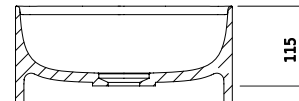

Yuno LR 55 basin

SKU: 40010226

T

Side

Front

Back

Colour: Matte white
Size: 13.5cm / 55cm / 31cm
Weight: 9.5kg nett

Yuno LR 55 basin details: