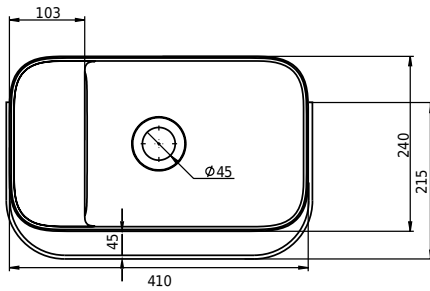

## Yuno Rail 41 basin

SKU: 40010228

**Colour:** Matte white  
**Size:** 30cm / 41cm / 24cm  
**Weight:** 10kg nett

**Yuno Rail 41 basin details:**