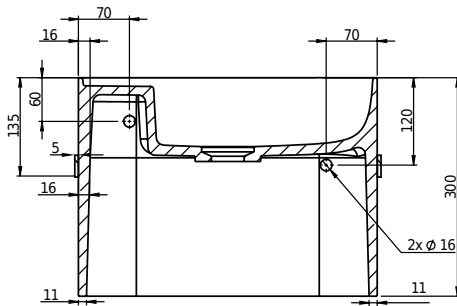

## Yuno Rail 41 basin

SKU: 40010228

**Colour:** Matte white  
**Size:** 30cm / 41cm / 24cm  
**Weight:** 10kg nett

**Yuno Rail 41 basin details:**