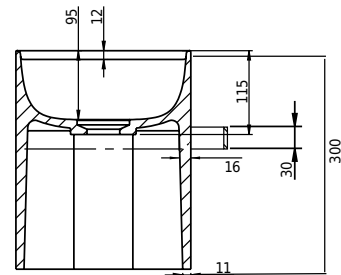

## Yuno Rail 41 basin

SKU: 40010228

**Colour:** Matte white  
**Size:** 30cm / 41cm / 24cm  
**Weight:** 10kg nett

**Yuno Rail 41 basin details:**