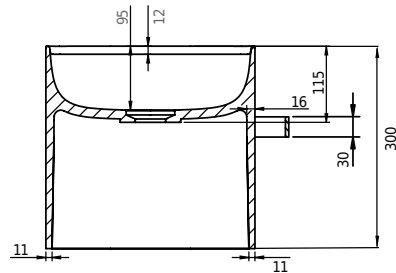

Yuno Rail 55 basin

SKU: 40010229

Colour: Matte white
Size: 30cm / 55cm / 31cm
Weight: 16kg nett

Yuno Rail 55 basin details: