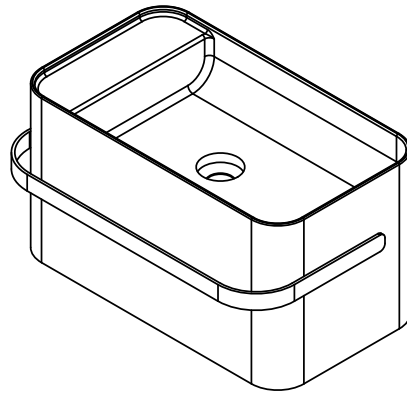

Yuno Rail 55 basin

SKU: 40010229

Colour: Matte white
Size: 30cm / 55cm / 31cm
Weight: 16kg nett

Yuno Rail 55 basin details: