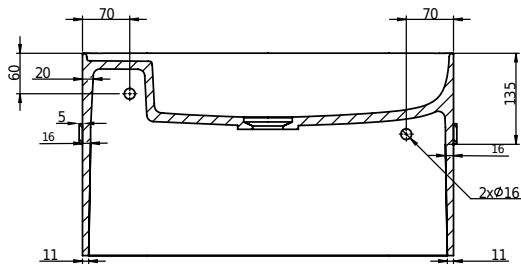

Yuno Rail 55 basin

SKU: 40010229

Colour: Matte white
Size: 30cm / 55cm / 31cm
Weight: 16kg nett

Yuno Rail 55 basin details: