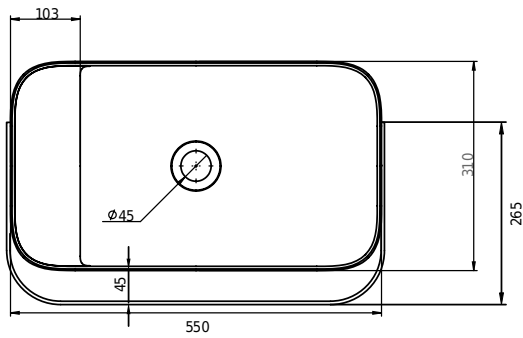

Yuno Rail 55 basin

SKU: 40010229

Colour: Matte white
Size: 30cm / 55cm / 31cm
Weight: 16kg nett

Yuno Rail 55 basin details: