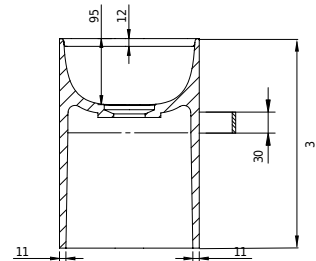

Yuno Rail 80 basin

SKU: 40010230

92

Colour:

Matte white

Size:

30cm / 80cm / 20cm

Weight:

19.5kg nett

Yuno Rail 80 basin details: