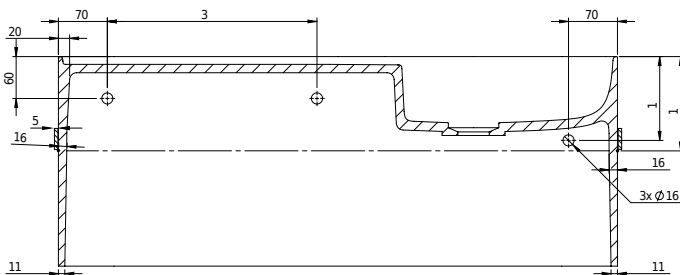

Yuno Rail 80 basin

SKU: 40010230

92

Colour:

Matte white

Size:

30cm / 80cm / 20cm

Weight:

19.5kg nett

Yuno Rail 80 basin details: