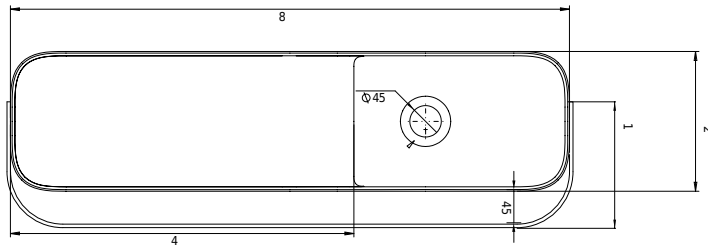

Yuno Rail 80 basin

SKU: 40010230

92

Colour:

Matte white

Size:

30cm / 80cm / 20cm

Weight:

19.5kg nett

Yuno Rail 80 basin details: