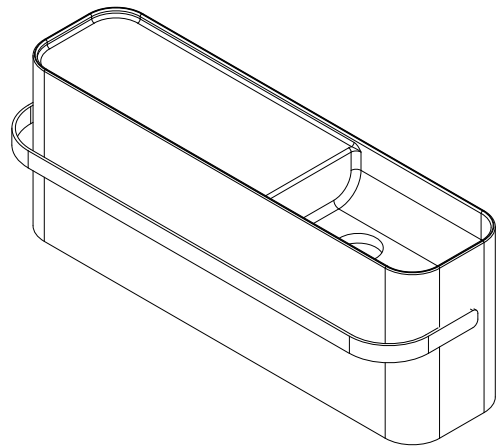

Yuno Rail 80 basin

SKU: 40010230

92

Colour:

Matte white

Size:

30cm / 80cm / 20cm

Weight:

19.5kg nett

Yuno Rail 80 basin details: