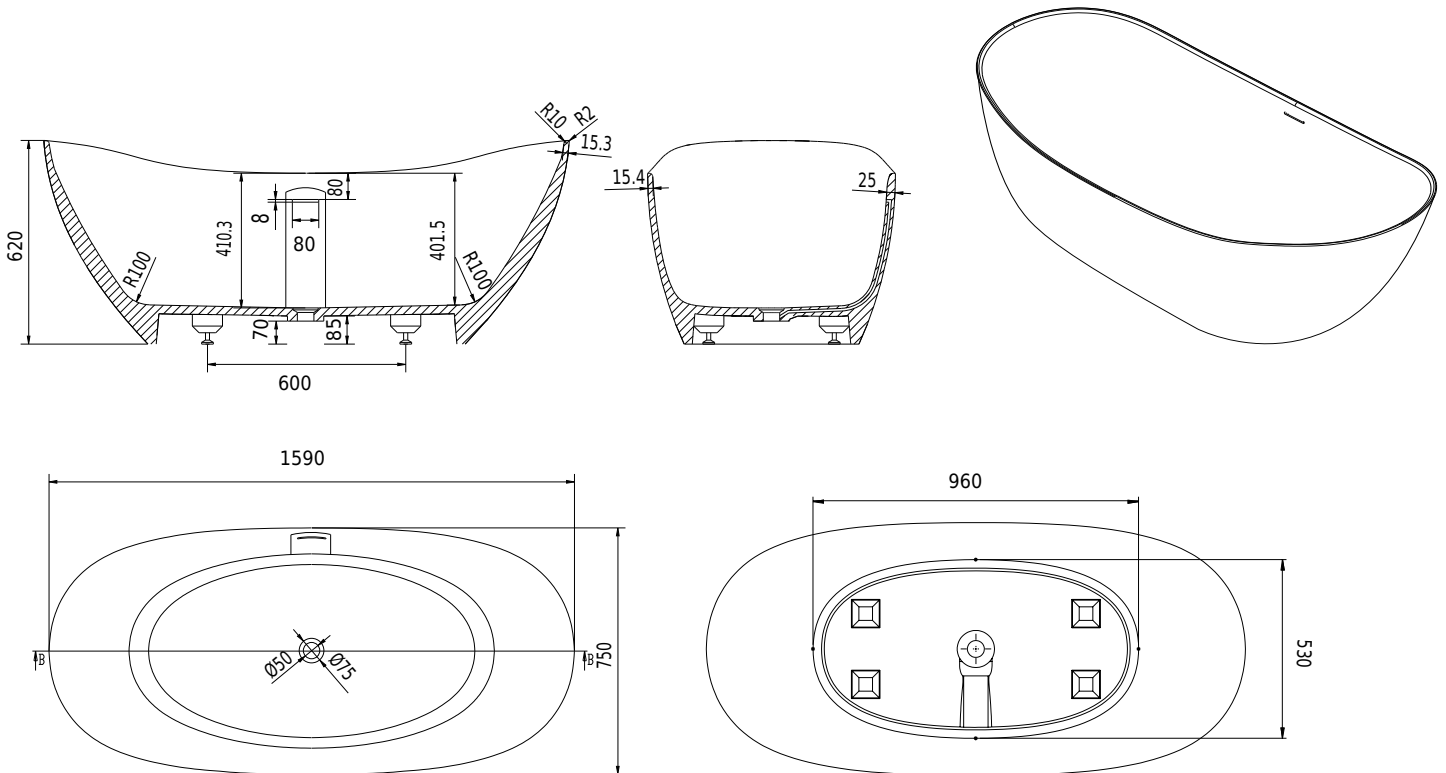

TQ5 bathtub

SKU: 40030045

| | |
|----------------|---------------------|
| Colour: | Matte white |
| Litre: | 270 overflow |
| Size: | 62cm / 159cm / 75cm |
| Weight: | 143kg nett |

TQ5 bathtub details:

Please note that there may be a tolerance of ± 5 mm as all products are hand sanded.