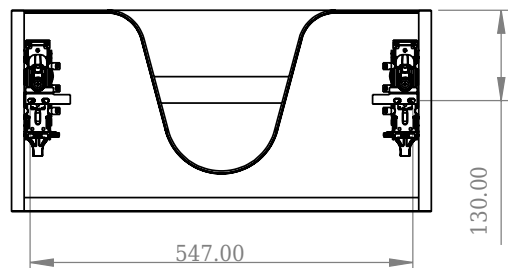

SQ2 60 cabinet with centred basin

SKU: 30010230

F View

Top View

Side View

Back View

Colour: Matte white
Size: 28.8cm / 60cm / 45cm
Weight: 26,5kg nett

SQ2 60 cabinet with centred basin details: