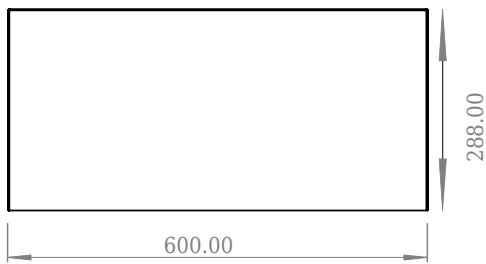

SQ2 60 cabinet with centred basin

SKU: 30010230

F View

Top View

Side View

Back View

Colour: Matte white
Size: 28.8cm / 60cm / 45cm
Weight: 26,5kg nett

SQ2 60 cabinet with centred basin details: