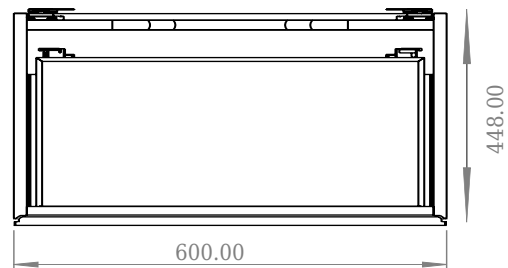

SQ2 60 cabinet with centred basin

SKU: 30010230

F View

Top View

Side View

Back View

Colour: Matte white
Size: 28.8cm / 60cm / 45cm
Weight: 26,5kg nett

SQ2 60 cabinet with centred basin details: