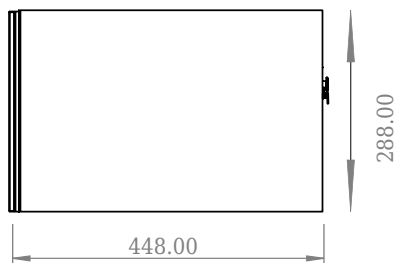

SQ2 60 cabinet with centred basin

SKU: 30010230

F View

Top View

Side View

Back View

Colour: Matte white
Size: 28.8cm / 60cm / 45cm
Weight: 26,5kg nett

SQ2 60 cabinet with centred basin details: