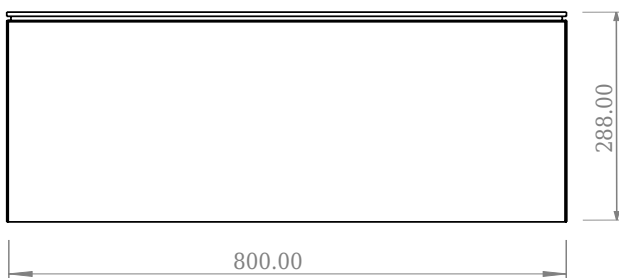

SQ2 80 cabinet with centred basin

SKU: 30010232

F View

Top View

Side View

Back View

Colour: Matte white
Size H/L/D: 28.8cm / 80cm / 45cm
Weight: 41,8kg nett

SQ2 80 cabinet with centred basin details: