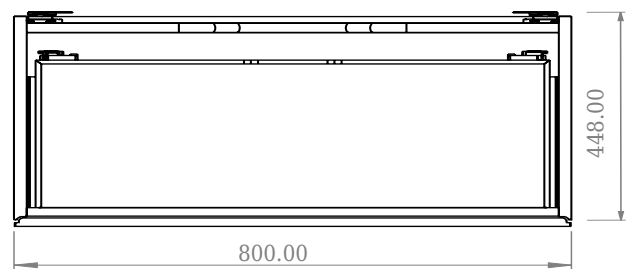

SQ2 80 cabinet with centred basin

SKU: 30010232

F View

Top View

Side View

Back View

Colour: Matte white
Size H/L/D: 28.8cm / 80cm / 45cm
Weight: 41,8kg nett

SQ2 80 cabinet with centred basin details: