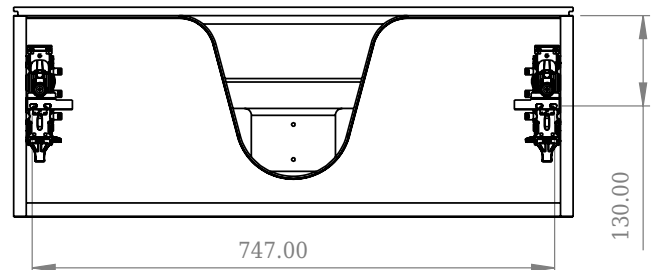

SQ2 80 cabinet with centred basin

SKU: 30010232

F View

Top View

Side View

Back View

Colour: Matte white
Size H/L/D: 28.8cm / 80cm / 45cm
Weight: 41,8kg nett

SQ2 80 cabinet with centred basin details: