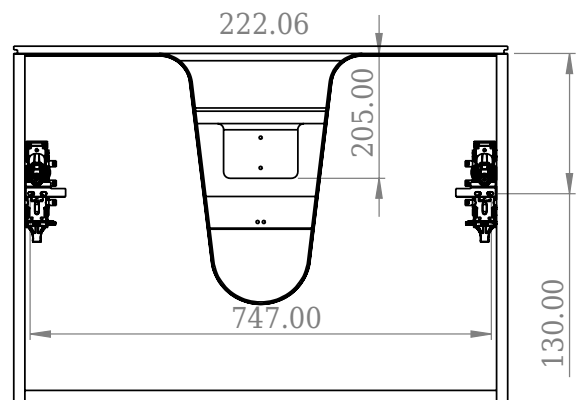

SQ2 80 double cabinet with centred basin

SKU: 30010233

F View

Top View

Side View

Back View

Colour: Matte white
Size: 57.6cm / 80cm / 45cm
Weight: 54kg nett

SQ2 80 double cabinet with centred basin details: