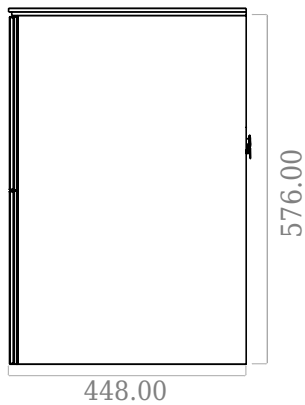

SQ2 80 double cabinet with centred basin

SKU: 30010233

F View

Top View

Side View

Back View

Colour: Matte white
Size: 57.6cm / 80cm / 45cm
Weight: 54kg nett

SQ2 80 double cabinet with centred basin details: