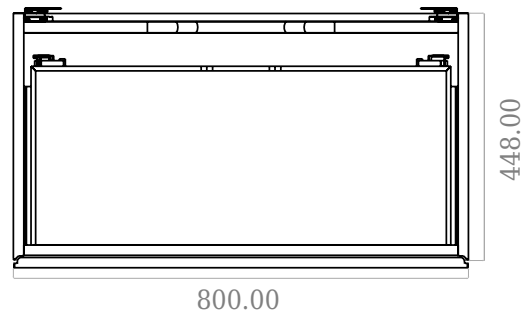

SQ2 80 double cabinet with centred basin

SKU: 30010233

F View

Top View

Side View

Back View

Colour: Matte white
Size: 57.6cm / 80cm / 45cm
Weight: 54kg nett

SQ2 80 double cabinet with centred basin details: