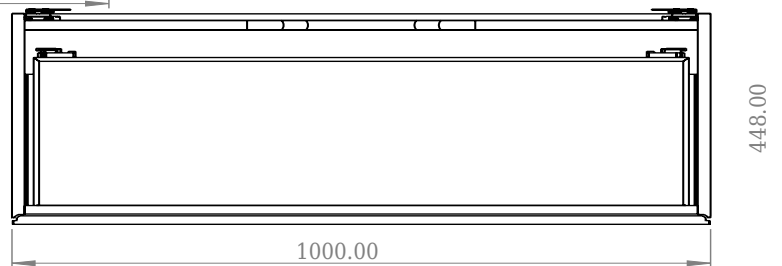

SQ2 100 cabinet with centred basin

SKU: 30010234

F View

Top View

Side View

Back View

Colour: Matte white
Size: 28.8cm / 100cm / 45cm
Weight: 39kg nett

SQ2 100 cabinet with centred basin details: