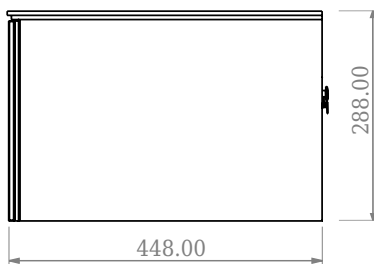

SQ2 100 cabinet with centred basin

SKU: 30010234

F View

Top View

Side View

Back View

Colour: Matte white
Size: 28.8cm / 100cm / 45cm
Weight: 39kg nett

SQ2 100 cabinet with centred basin details: