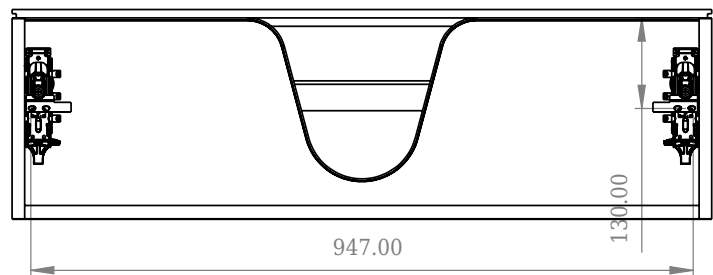

SQ2 100 cabinet with centred basin

SKU: 30010234

F View

Top View

Side View

Back View

Colour: Matte white
Size: 28.8cm / 100cm / 45cm
Weight: 39kg nett

SQ2 100 cabinet with centred basin details: