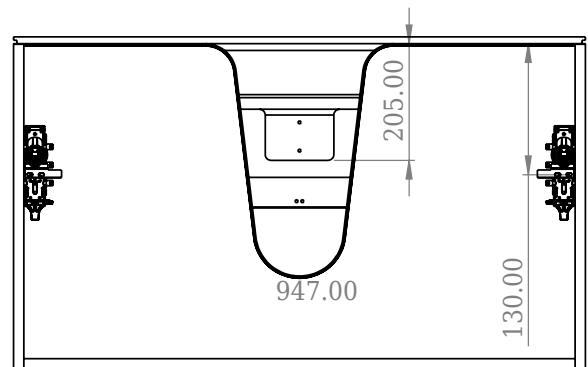

SQ2 100 double cabinet with centred basin

SKU: 30010235

F View

Top View

Side View

Back View

Colour: Matte white
Size: 57.6cm / 100cm / 45cm
Weight: 60kg nett

SQ2 100 double cabinet with centred basin details: