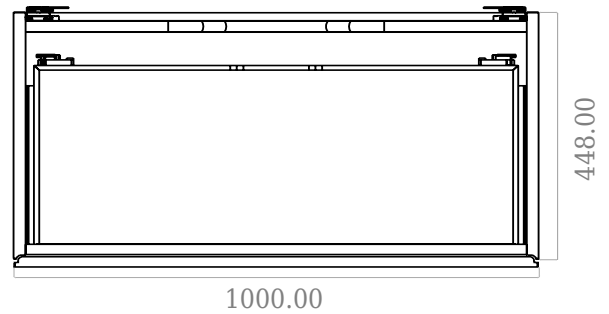

SQ2 100 double cabinet with centred basin

SKU: 30010235

F View

Top View

Side View

Back View

Colour: Matte white
Size: 57.6cm / 100cm / 45cm
Weight: 60kg nett

SQ2 100 double cabinet with centred basin details: