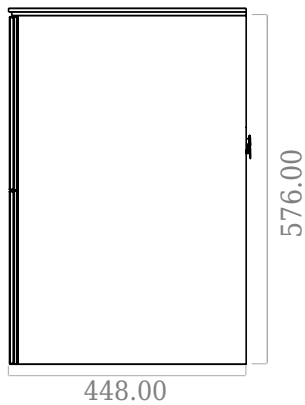

SQ2 100 double cabinet with centred basin

SKU: 30010235

F View

Top View

Side View

Back View

Colour: Matte white
Size: 57.6cm / 100cm / 45cm
Weight: 60kg nett

SQ2 100 double cabinet with centred basin details: