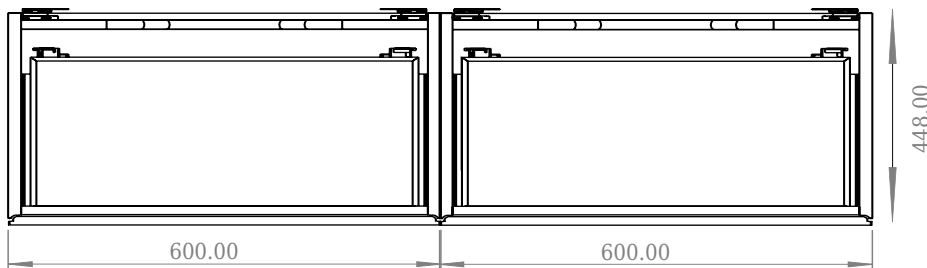

SQ2 120 cabinet with left basin

SKU: 30010237

Front View

Top View

side View

Back View

Colour: Matte white
Size: 28.8cm / 120cm / 45cm
Weight: 48,72kg nett

SQ2 120 cabinet with left basin details: