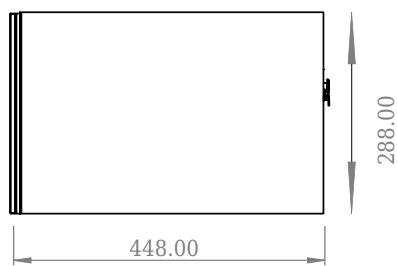

SQ2 120 cabinet with left basin

SKU: 30010237

Front View

Top View

side View

Back View

Colour: Matte white
Size: 28.8cm / 120cm / 45cm
Weight: 48,72kg nett

SQ2 120 cabinet with left basin details: