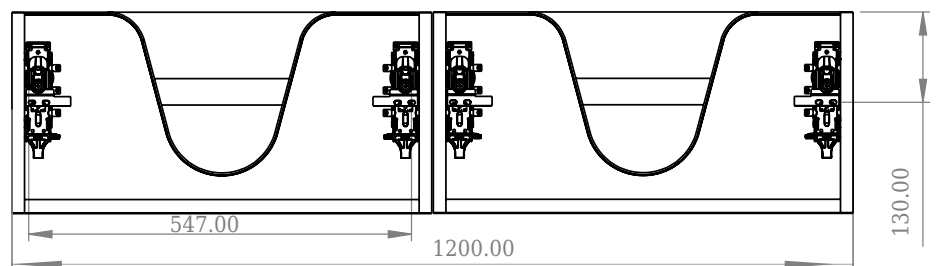

SQ2 120 cabinet with left basin

SKU: 30010237

Front View

Top View

side View

Back View

Colour: Matte white
Size: 28.8cm / 120cm / 45cm
Weight: 48,72kg nett

SQ2 120 cabinet with left basin details: