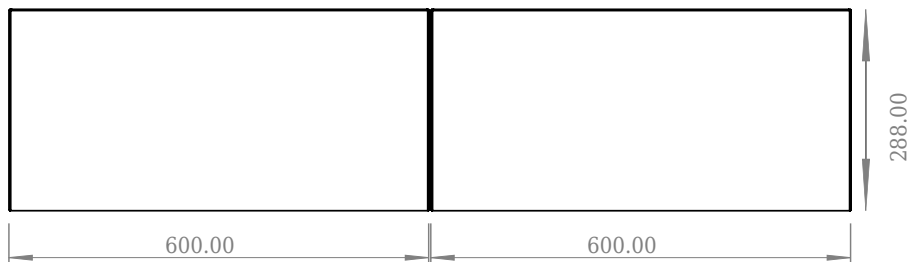

SQ2 120 cabinet with left basin

SKU: 30010237

Front View

Top View

side View

Back View

Colour: Matte white
Size: 28.8cm / 120cm / 45cm
Weight: 48,72kg nett

SQ2 120 cabinet with left basin details: