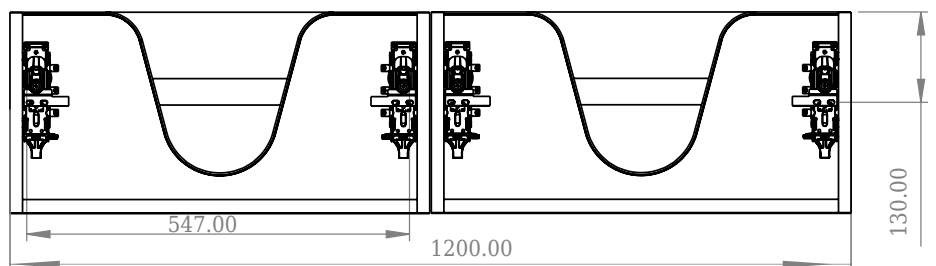

SQ2 120 cabinet with right basin

SKU: 30010238

Front View

Top View

side View

Back View

Colour: Matte white
Size: 28.8cm / 120cm / 45cm
Weight: 48,72kg nett

SQ2 120 cabinet with right basin details: