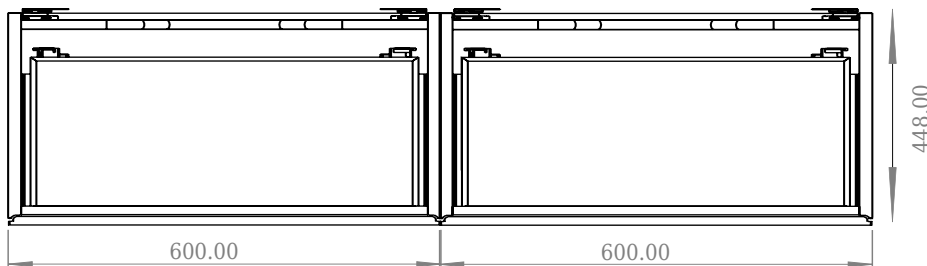

SQ2 120 cabinet with right basin

SKU: 30010238

Front View

Top View

side View

Back View

Colour: Matte white
Size: 28.8cm / 120cm / 45cm
Weight: 48,72kg nett

SQ2 120 cabinet with right basin details: