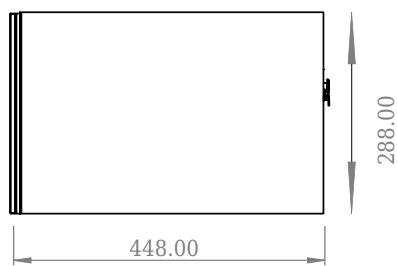

SQ2 120 cabinet with right basin

SKU: 30010238

Front View

Top View

side View

Back View

Colour: Matte white
Size: 28.8cm / 120cm / 45cm
Weight: 48,72kg nett

SQ2 120 cabinet with right basin details: