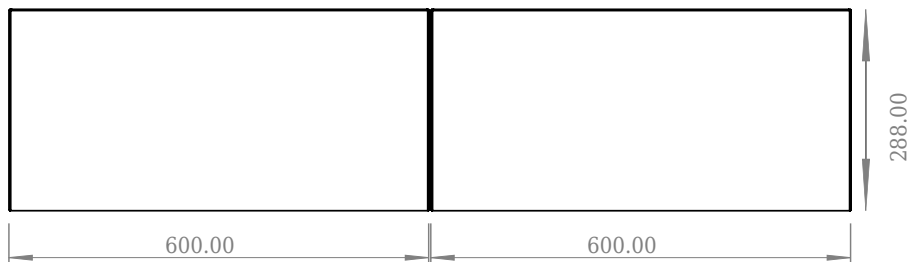

SQ2 120 cabinet with right basin

SKU: 30010238

Front View

Top View

side View

Back View

Colour: Matte white
Size: 28.8cm / 120cm / 45cm
Weight: 48,72kg nett

SQ2 120 cabinet with right basin details: