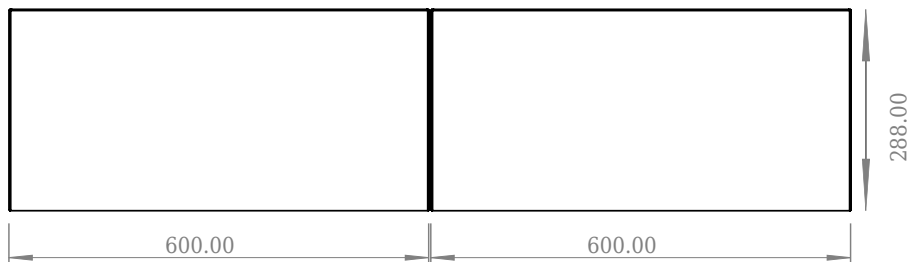

SQ2 120 cabinet with double basin

SKU: 30010239

Front View

Top View

side View

Back View

Colour: Matte white
Size: 28.8cm / 120cm / 45cm
Weight: 54,44kg nett

SQ2 120 cabinet with double basin details: