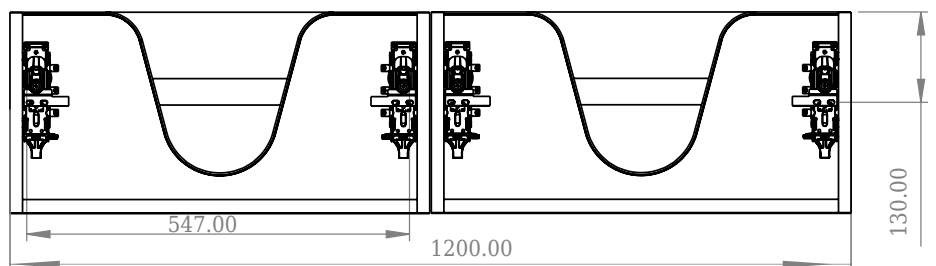

SQ2 120 cabinet with double basin

SKU: 30010239

Front View

Top View

side View

Back View

Colour: Matte white
Size: 28.8cm / 120cm / 45cm
Weight: 54,44kg nett

SQ2 120 cabinet with double basin details: