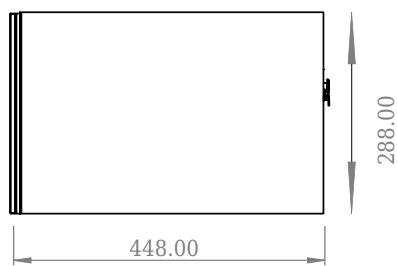

SQ2 120 cabinet with double basin

SKU: 30010239

Front View

Top View

side View

Back View

Colour: Matte white
Size: 28.8cm / 120cm / 45cm
Weight: 54,44kg nett

SQ2 120 cabinet with double basin details: