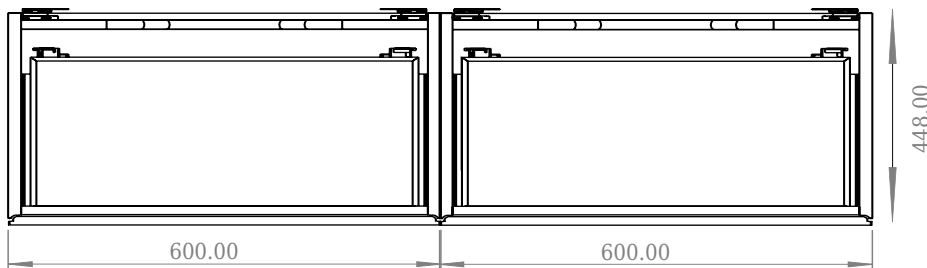

SQ2 120 cabinet with double basin

SKU: 30010239

Front View

Top View

side View

Back View

Colour: Matte white
Size: 28.8cm / 120cm / 45cm
Weight: 54,44kg nett

SQ2 120 cabinet with double basin details: