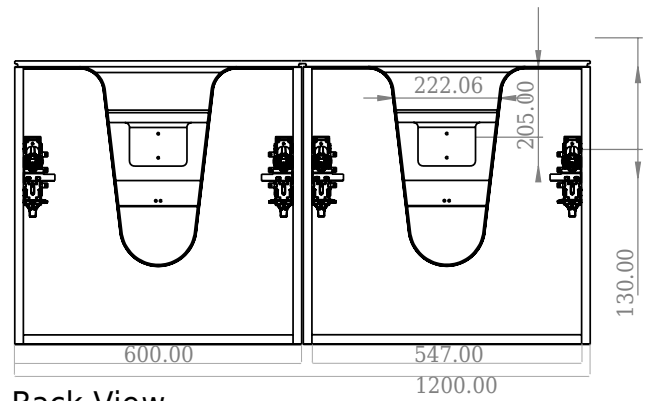

Copenhagen Bath
Roskildevej 394
DK-2610 Rødovre
VAT no.: DK32648622
Phone: 02476468850
contact@copenhagenbath.co.uk
www.copenhagenbath.co.uk

SQ2 120 double with countertop

SKU: 30010240

F View

Side View

Top View

Back View

Colour: Matte white
Size H/L/D: 60cm / 120cm / 45cm
Weight: 75kg nett

SQ2 120 double with countertop details: