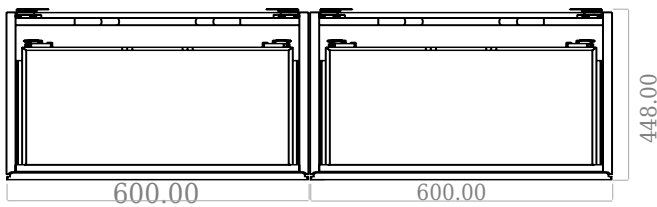

Copenhagen Bath
Roskildevej 394
DK-2610 Rødovre
VAT no.: DK32648622
Phone: 02476468850
contact@copenhagenbath.co.uk
www.copenhagenbath.co.uk

SQ2 120 double with countertop

SKU: 30010240

F View

Side View

Top View

Back View

Colour: Matte white
Size H/L/D: 60cm / 120cm / 45cm
Weight: 75kg nett

SQ2 120 double with countertop details: