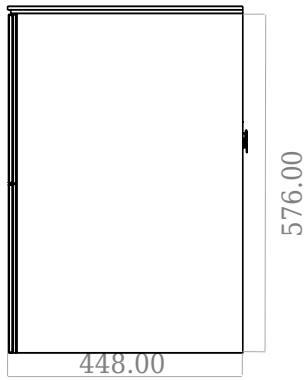

SQ2 60 double cabinet with countertop

SKU: 30010241

F View

Top View

Side View

Back View

Colour: Matte white
Size: 60cm / 60cm / 45cm
Weight: 37kg nett

SQ2 60 double cabinet with countertop details: