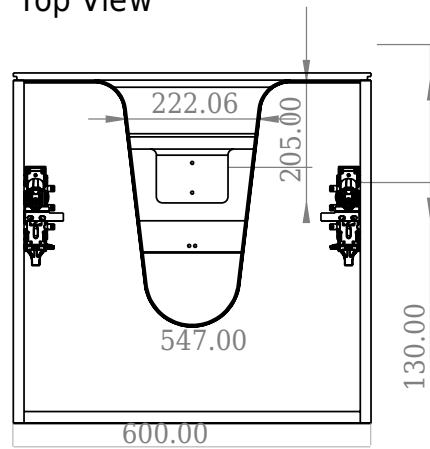

SQ2 60 double cabinet with countertop

SKU: 30010241

F View

Top View

Side View

Back View

Colour: Matte white
Size: 60cm / 60cm / 45cm
Weight: 37kg nett

SQ2 60 double cabinet with countertop details: