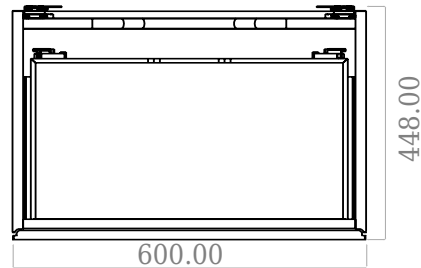

SQ2 60 double cabinet with countertop

SKU: 30010241

F View

Top View

Side View

Back View

Colour: Matte white
Size: 60cm / 60cm / 45cm
Weight: 37kg nett

SQ2 60 double cabinet with countertop details: