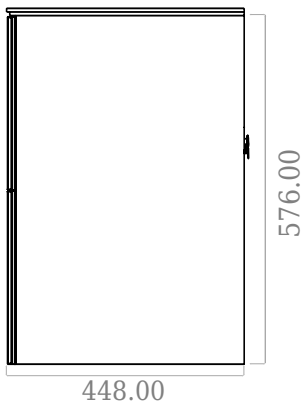

SQ2 80 double cabinet with countertop

SKU: 30010242

F View

Top View

Side View

Back View

Colour: Matte white
Size: 60cm / 80cm / 45cm
Weight: 505kg nett

SQ2 80 double cabinet with countertop details: