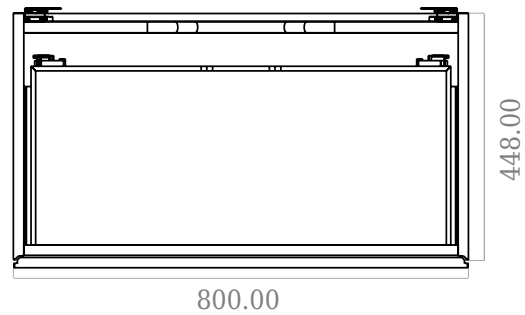

SQ2 80 double cabinet with countertop

SKU: 30010242

F View

Top View

Side View

Back View

Colour: Matte white
Size: 60cm / 80cm / 45cm
Weight: 505kg nett

SQ2 80 double cabinet with countertop details: