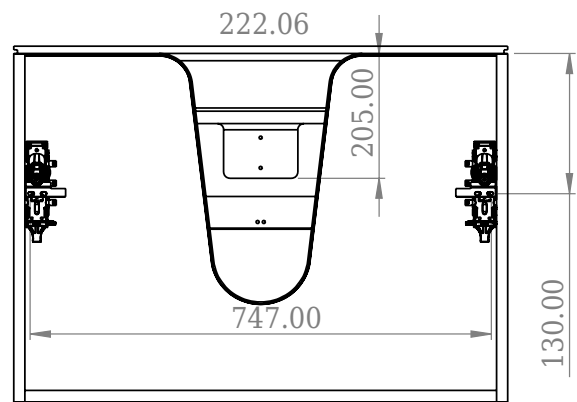

SQ2 80 double cabinet with countertop

SKU: 30010242

F View

Top View

Side View

Back View

Colour: Matte white
Size: 60cm / 80cm / 45cm
Weight: 505kg nett

SQ2 80 double cabinet with countertop details: