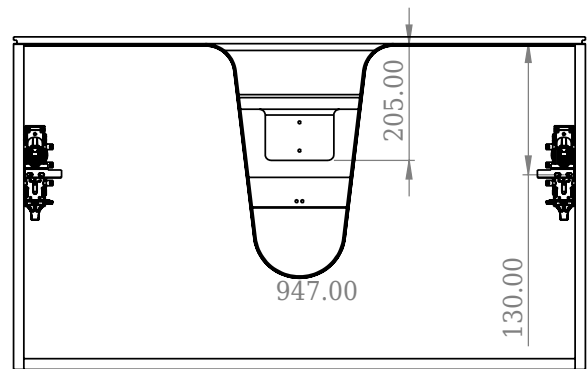

# SQ2 100 double cabinet with countertop

SKU: 30010243

F View

Top View

Side View

Back View

**Colour:** Matte white  
**Size H/L/D:** 60cm / 100cm / 45cm  
**Weight:** 5445kg nett

**SQ2 100 double cabinet with countertop details:**