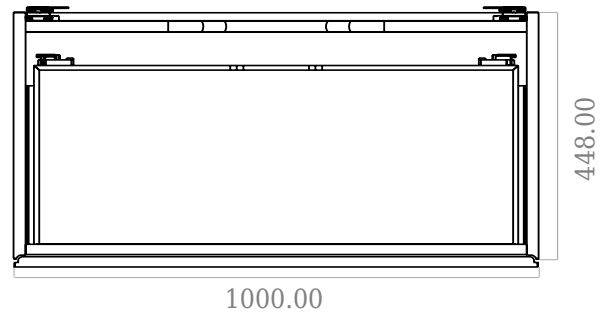

# SQ2 100 double cabinet with countertop

SKU: 30010243

F View

Top View

Side View

Back View

**Colour:** Matte white  
**Size H/L/D:** 60cm / 100cm / 45cm  
**Weight:** 5445kg nett

**SQ2 100 double cabinet with countertop details:**