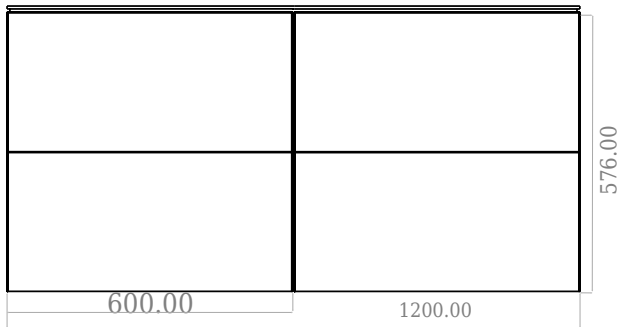

SQ2 120 double with centred basin

SKU: 30010246

F View

Side View

Top View

Back View

Colour: Matte white
Size: 60cm / 120cm / 45cm
Weight: 78kg nett

SQ2 120 double with centred basin details: