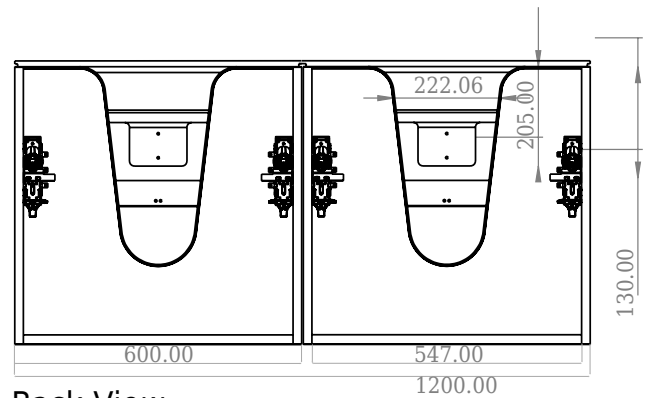

SQ2 120 double with centred basin

SKU: 30010246

F View

Side View

Top View

Back View

Colour: Matte white
Size: 60cm / 120cm / 45cm
Weight: 78kg nett

SQ2 120 double with centred basin details: