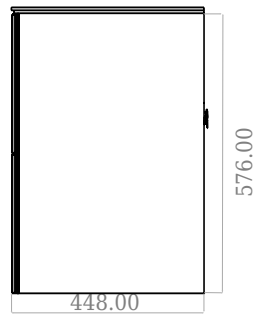

SQ2 120 double with centred basin

SKU: 30010246

F View

Side View

Top View

Back View

Colour: Matte white
Size: 60cm / 120cm / 45cm
Weight: 78kg nett

SQ2 120 double with centred basin details: