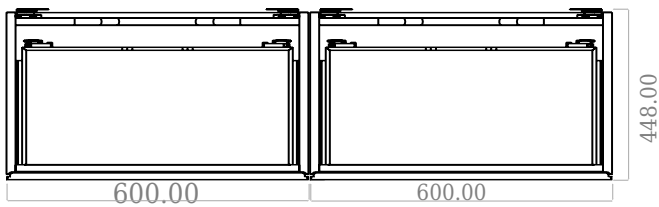

SQ2 120 double with centred basin

SKU: 30010246

F View

Side View

Top View

Back View

Colour: Matte white
Size: 60cm / 120cm / 45cm
Weight: 78kg nett

SQ2 120 double with centred basin details: