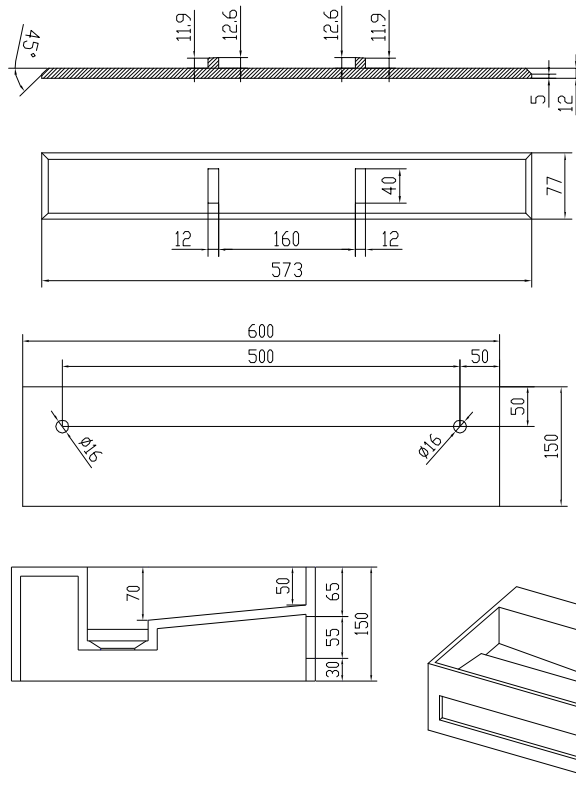

Sandfjord 60 basin

SKU: 40010295

Colour: Matte white
Size H/L/D: 15cm / 60cm / 40cm
Weight: 13.3kg nett

Sandfjord 60 basin details: