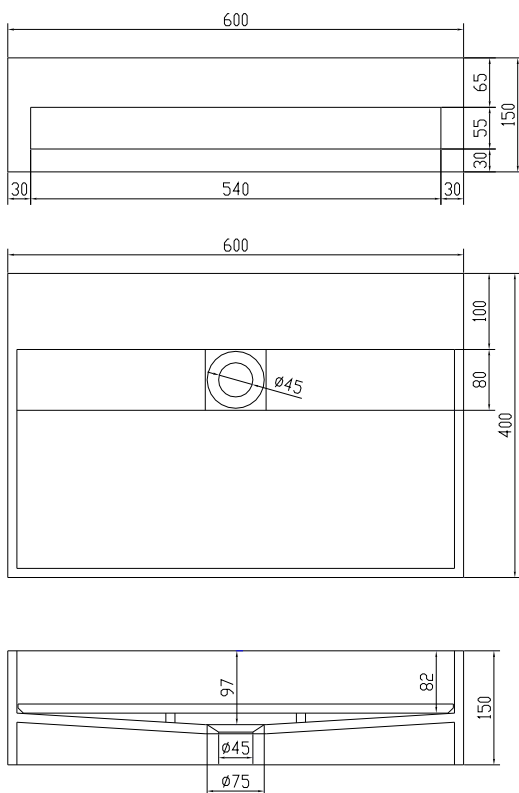

Sandfjord 60 basin

SKU: 40010295

Colour: Matte white
Size H/L/D: 15cm / 60cm / 40cm
Weight: 13.3kg nett

Sandfjord 60 basin details: