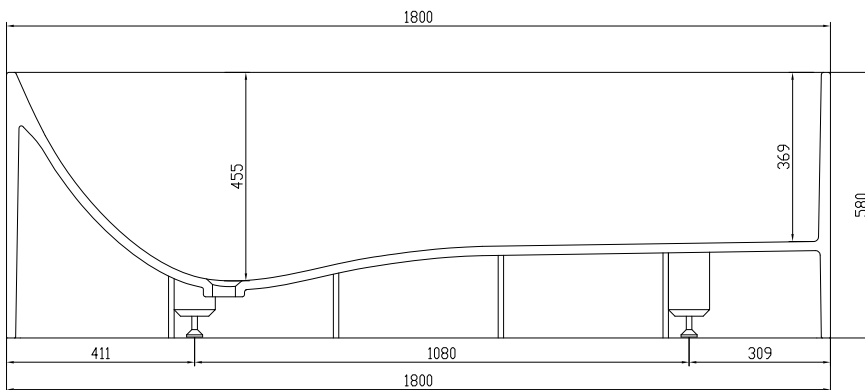

Lövestad 180 bathtub

SKU: 40030010

Colour:	Matte white
Litre:	350 overflow
Size:	58cm / 180cm / 76cm
Weight:	170kg nett

Lövestad 180 bathtub details:

Please note that there may be a tolerance of ± 5 mm as all products are hand sanded.