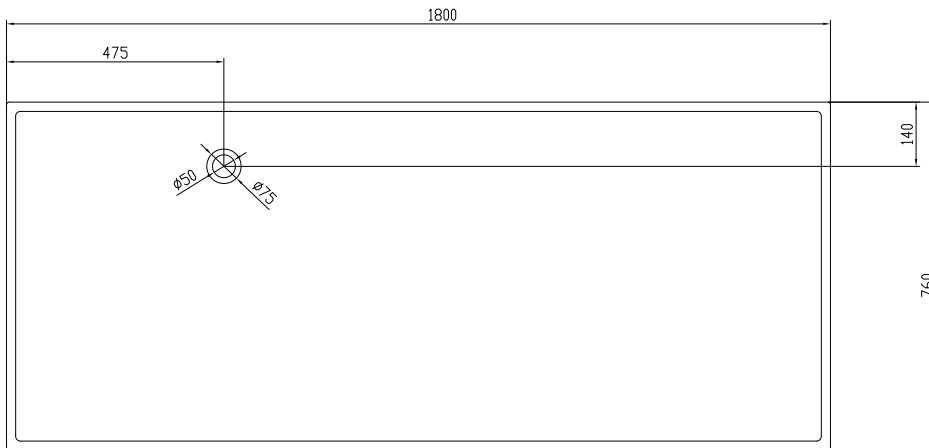

Lövestad 180 bathtub

SKU: 40030010

Colour:	Matte white
Litre:	350 overflow
Size:	58cm / 180cm / 76cm
Weight:	170kg nett

Lövestad 180 bathtub details:

Please note that there may be a tolerance of ± 5 mm as all products are hand sanded.