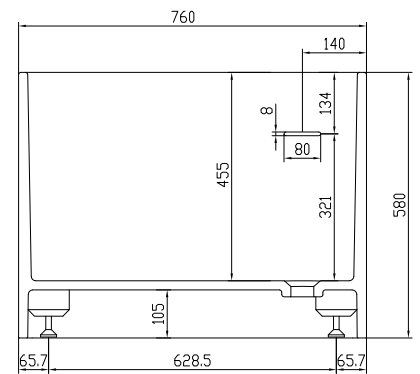

Lövestad 180 bathtub

SKU: 40030010

Colour:	Matte white
Litre:	350 overflow
Size:	58cm / 180cm / 76cm
Weight:	170kg nett

Lövestad 180 bathtub details:

Please note that there may be a tolerance of ± 5 mm as all products are hand sanded.