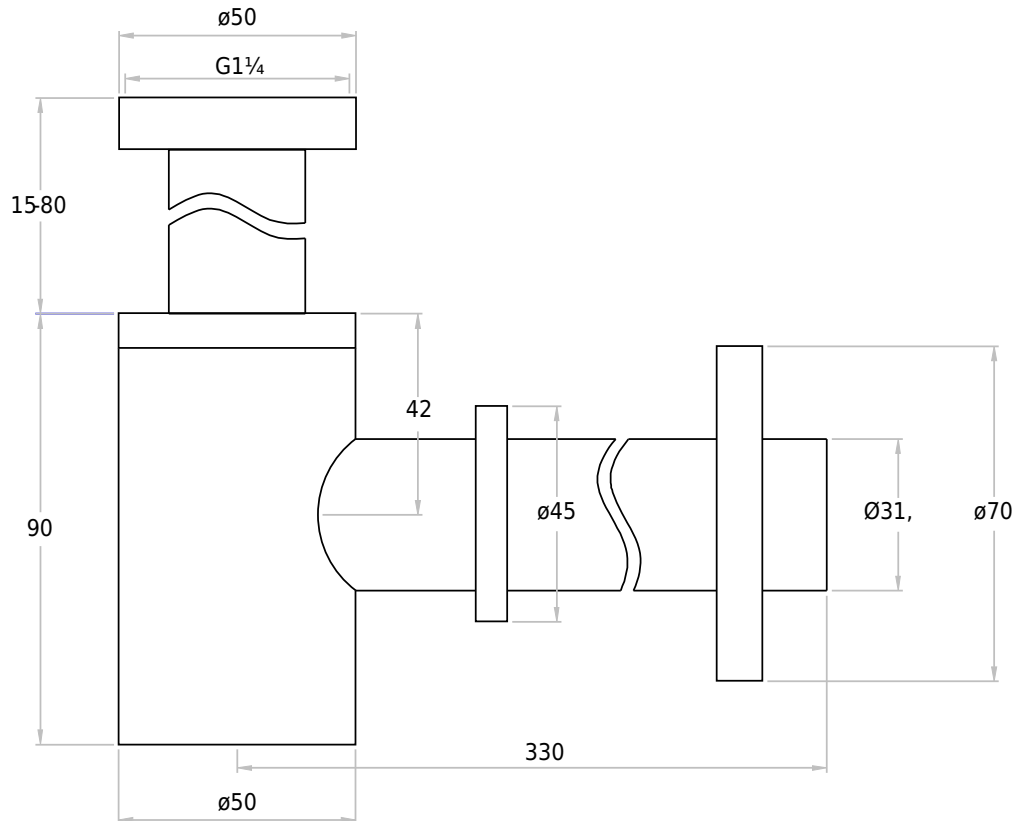

Trap, round, matte black

SKU: 40040168

Colour: Matte black
Size: 10.5cm / 5cm / 33cm
Weight: 0.6kg nett

Trap, round, matte black details: