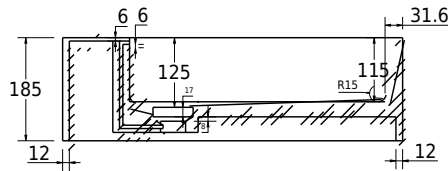

Kanal basin

SKU: 40010309

VIEW

SECTION A-A