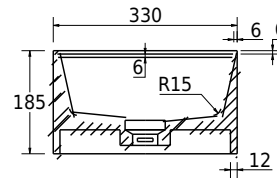

SECTION B-B

Colour:

Size:

18.5cm / 61cm / 33cm

Weight:

15.5kg nett

Kanal basin details: