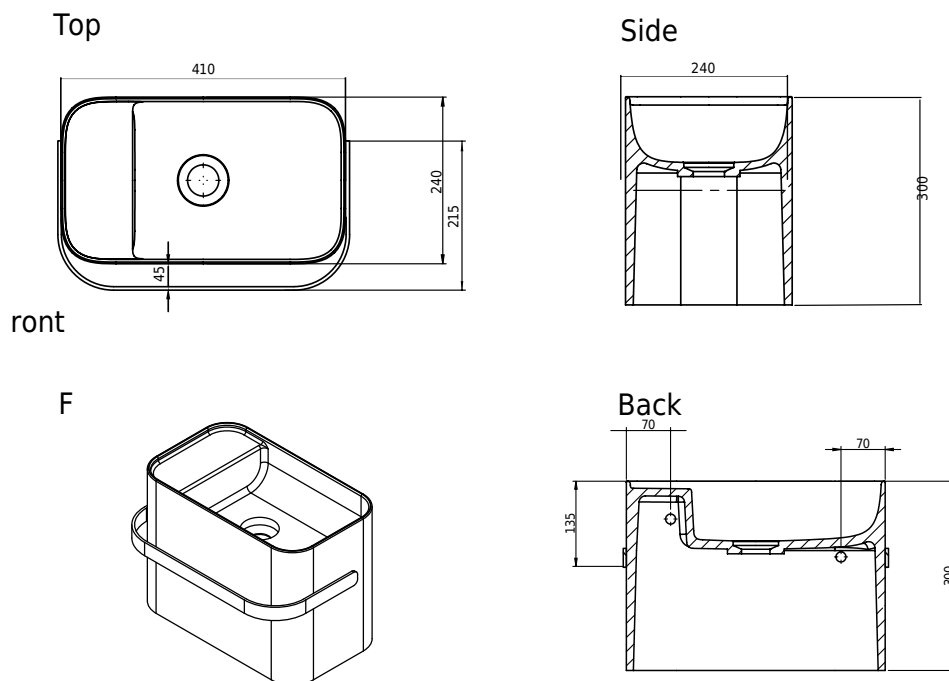

Yuno Rail 41 grey basin

SKU: 40010343

Colour:

Size:

30cm / 41cm / 24cm

Weight:

10kg nett

Yuno Rail 41 grey basin details: