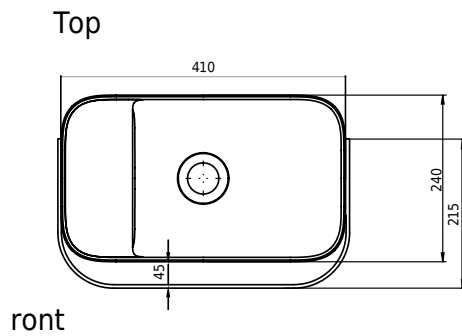

Copenhagen Bath
Roskildevej 394
DK-2610 Rødovre
VAT no.: DK32648622
Phone: 02476468850
contact@copenhagenbath.co.uk
www.copenhagenbath.co.uk

Yuno Rail 41 Grey basin

SKU: 40010343

Colour:

Size H/L/D:

Weight:

30cm / 41cm / 24cm

10kg nett

Yuno Rail 41 Grey basin details: