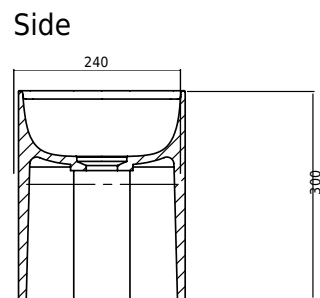

Copenhagen Bath
Roskildevej 394
DK-2610 Rødovre
VAT no.: DK32648622
Phone: 02476468850
contact@copenhagenbath.co.uk
www.copenhagenbath.co.uk

Yuno Rail 41 Grey basin

SKU: 40010343

Colour:

Size H/L/D:

Weight:

30cm / 41cm / 24cm

10kg nett

Yuno Rail 41 Grey basin details: