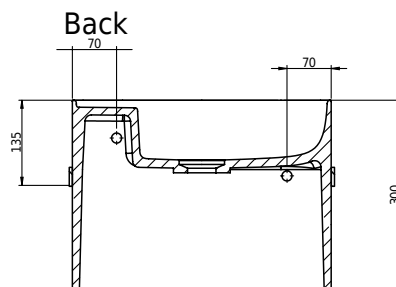

Copenhagen Bath
Roskildevej 394
DK-2610 Rødovre
VAT no.: DK32648622
Phone: 02476468850
contact@copenhagenbath.co.uk
www.copenhagenbath.co.uk

Yuno Rail 41 Grey basin

SKU: 40010343

Colour:

Size H/L/D:

Weight:

30cm / 41cm / 24cm

10kg nett

Yuno Rail 41 Grey basin details: