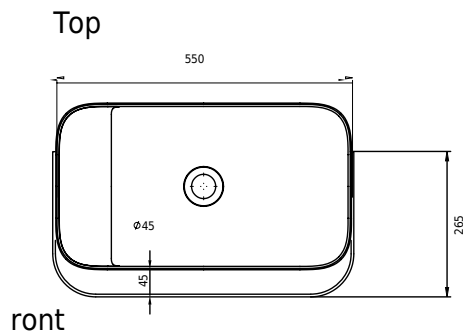

Yuno Rail 55 grey basin

SKU: 40010344

Colour:

Size:

30cm / 55cm / 31cm

Weight:

17kg nett

Yuno Rail 55 grey basin details: