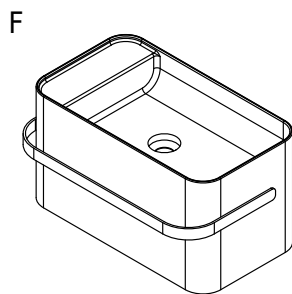

Yuno Rail 55 grey basin

SKU: 40010344

Colour:

Size:

30cm / 55cm / 31cm

Weight:

17kg nett

Yuno Rail 55 grey basin details: