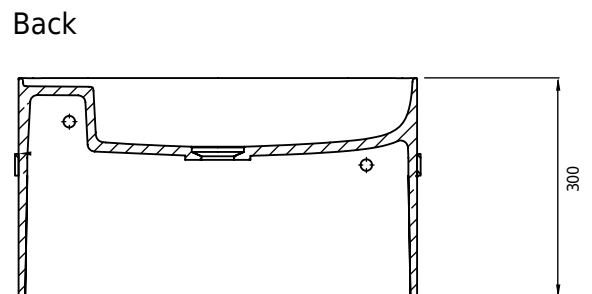

Yuno Rail 55 grey basin

SKU: 40010344

Colour:

Size:

30cm / 55cm / 31cm

Weight:

17kg nett

Yuno Rail 55 grey basin details: