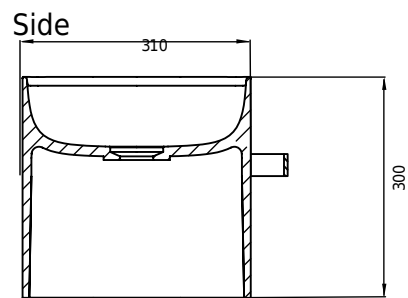

Yuno Rail 55 grey basin

SKU: 40010344

Colour:

Size:

30cm / 55cm / 31cm

Weight:

17kg nett

Yuno Rail 55 grey basin details: