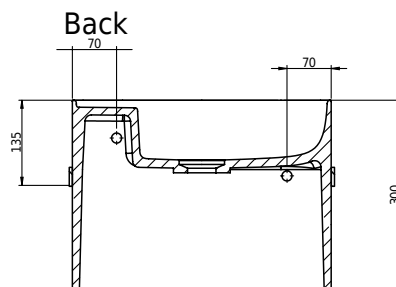

# Yuno Rail 41 gold basin

SKU: 40010365

**Colour:**

**Size:**

30cm / 41cm / 29cm

**Weight:**

10kg nett

**Yuno Rail 41 gold basin details:**