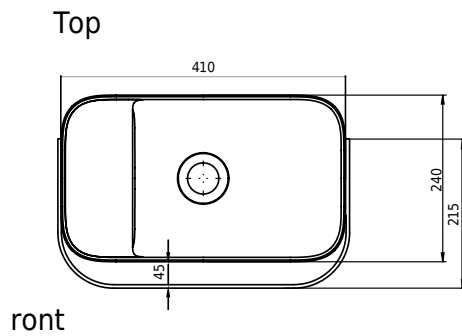

# Yuno Rail 41 gold basin

SKU: 40010365

**Colour:**

**Size:**

30cm / 41cm / 29cm

**Weight:**

10kg nett

**Yuno Rail 41 gold basin details:**