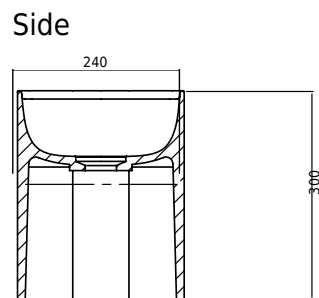

# Yuno Rail 41 gold basin

SKU: 40010365

**Colour:**

**Size:**

30cm / 41cm / 29cm

**Weight:**

10kg nett

**Yuno Rail 41 gold basin details:**