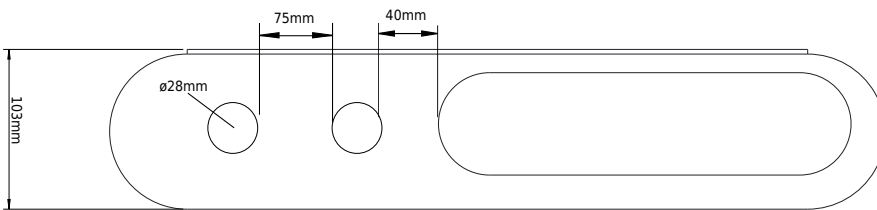

# CB 100 - Soap and towel holder

SKU: 40040187

**Colour:** Matte black  
**Size:** 2.3cm / 50cm / 10cm  
**Weight:** 0.9kg nett

**CB 100 - Soap and towel holder details:**