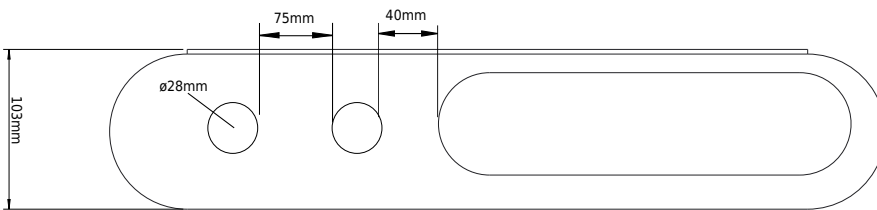

Copenhagen Bath
Roskildevej 394
DK-2610 Rødovre
VAT no.: DK32648622
Phone: 02476468850
contact@copenhagenbath.co.uk
www.copenhagenbath.co.uk

CB 100 - Soap and towel holder

SKU: 40040188

Colour: Matte white
Size H/L/D: 2.3cm / 50cm / 10cm
Weight: 0.9kg nett

CB 100 - Soap and towel holder details: