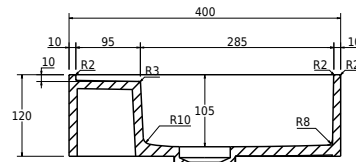

SECTION B-B

Colour:

Size H/L/D:

12cm / 40cm / 40cm

Weight:

8kg nett

Modul 40 basin details: