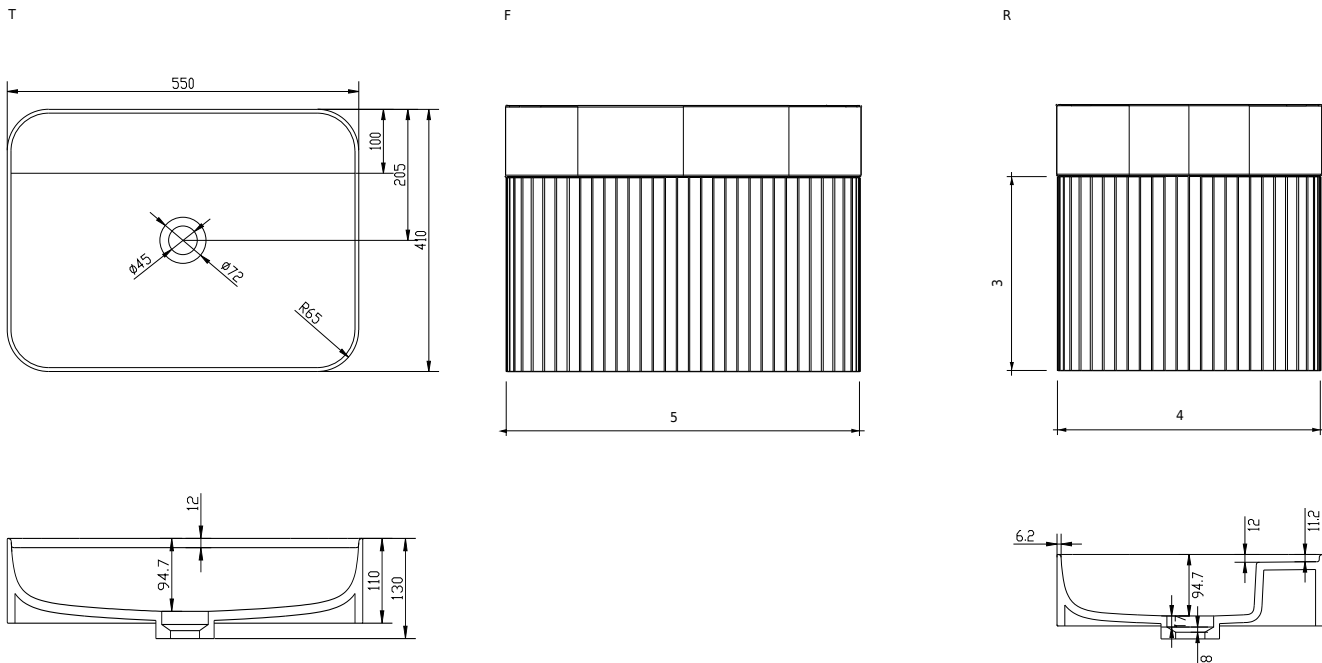

Copenhagen Bath

Roskildevej 394
DK-2610 Rødovre
VAT no.: DK32648622
Phone: 02476468850
contact@copenhagenbath.co.uk
www.copenhagenbath.co.uk

Yuno EG 55

SKU: 30010363

Colour:

Size H/L/D:

41cm / 54.7cm / 40.7cm

Weight:

25kg nett

Yuno EG 55 details:

The Yuno EG 55 cabinet brings natural elegance to smaller spaces, crafted from solid European oak and designed to echo the organic beauty of Copenhagen's landscapes. With a width of 55cm, this cabinet is a compact solution without compromising on style or function. The soft-close drawer, fitted with Blue Motion technology, ensures smooth and quiet operation every time. Topped with a sleek Acovi® Solid Surface basin, the Yuno EG 55 blends durability with modern Scandinavian design, making it a standout addition to any bathroom.