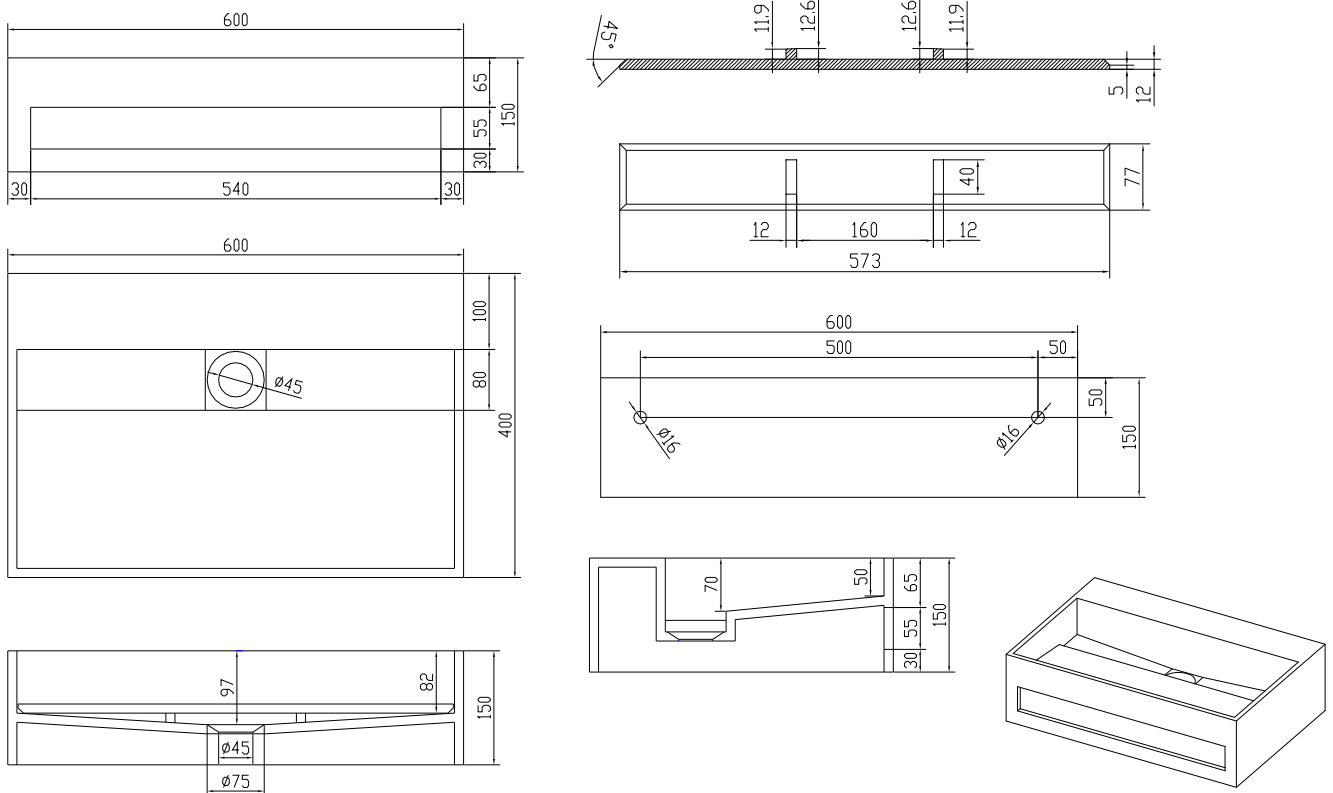

# Sandfjord 60 basin

SKU: 40010059

**Colour:** Matte white  
**Size H/L/D:** 15cm / 60cm / 40cm  
**Weight:** 13.3kg nett

## Sandfjord 60 basin details:

Sandfjord 90 wash basin in solid matt Acovi composite. The wash basin includes a towel holder and integrated waste. It is possible to deliver this wash basin made-to-measure. After all, no bathroom is the same. There will be a longer delivery time for bespoke products. Contact your nearest showroom for further details.